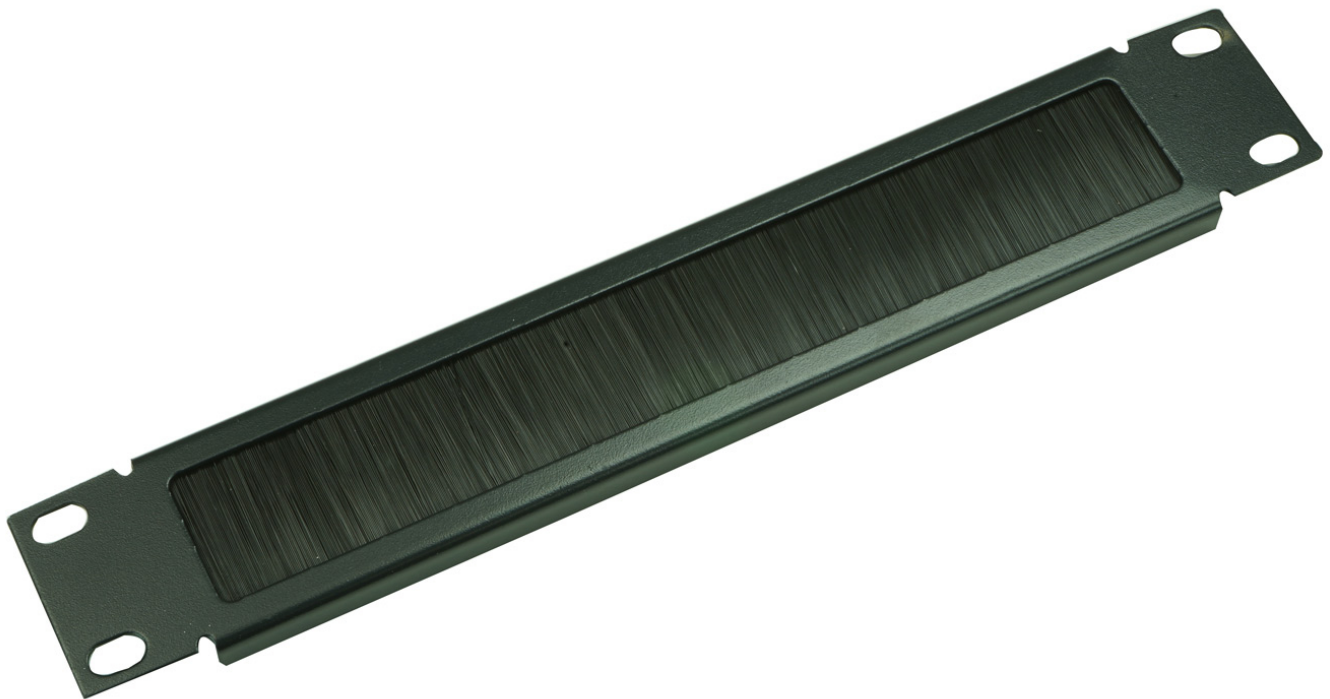

Fusion 1U SOHO Brush Panel

Product Images

Product Code: T70-7675

Short Description

Used to give smarter appearance to cabinet and prevent dust ingress.

Available in 1U height

Description

Used to give smarter appearance to cabinet and prevent dust ingress.

Available in 1U height