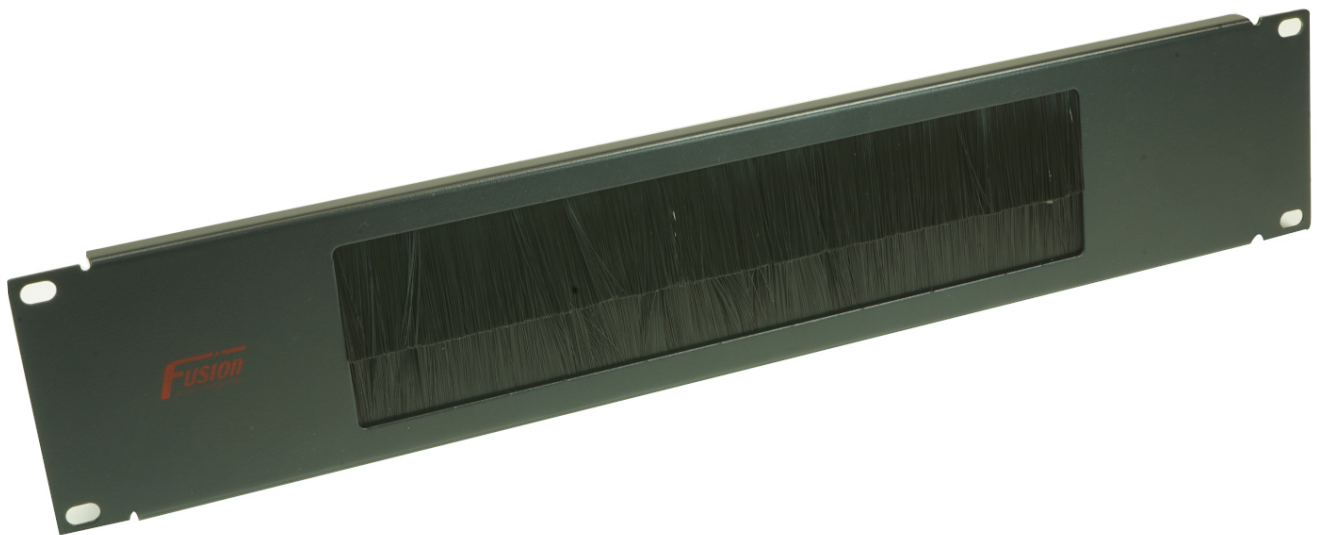

Fusion 2U Brush Panel

Product Images

Product Code: T70-5398

Short Description

Fusion brush panel or plate, used to give smarter appearance to cabinet and prevent dust ingress. Also available in 1U height

Description

Fusion brush panel or plate, used to give smarter appearance to cabinet and prevent dust ingress

Also available in 1U height