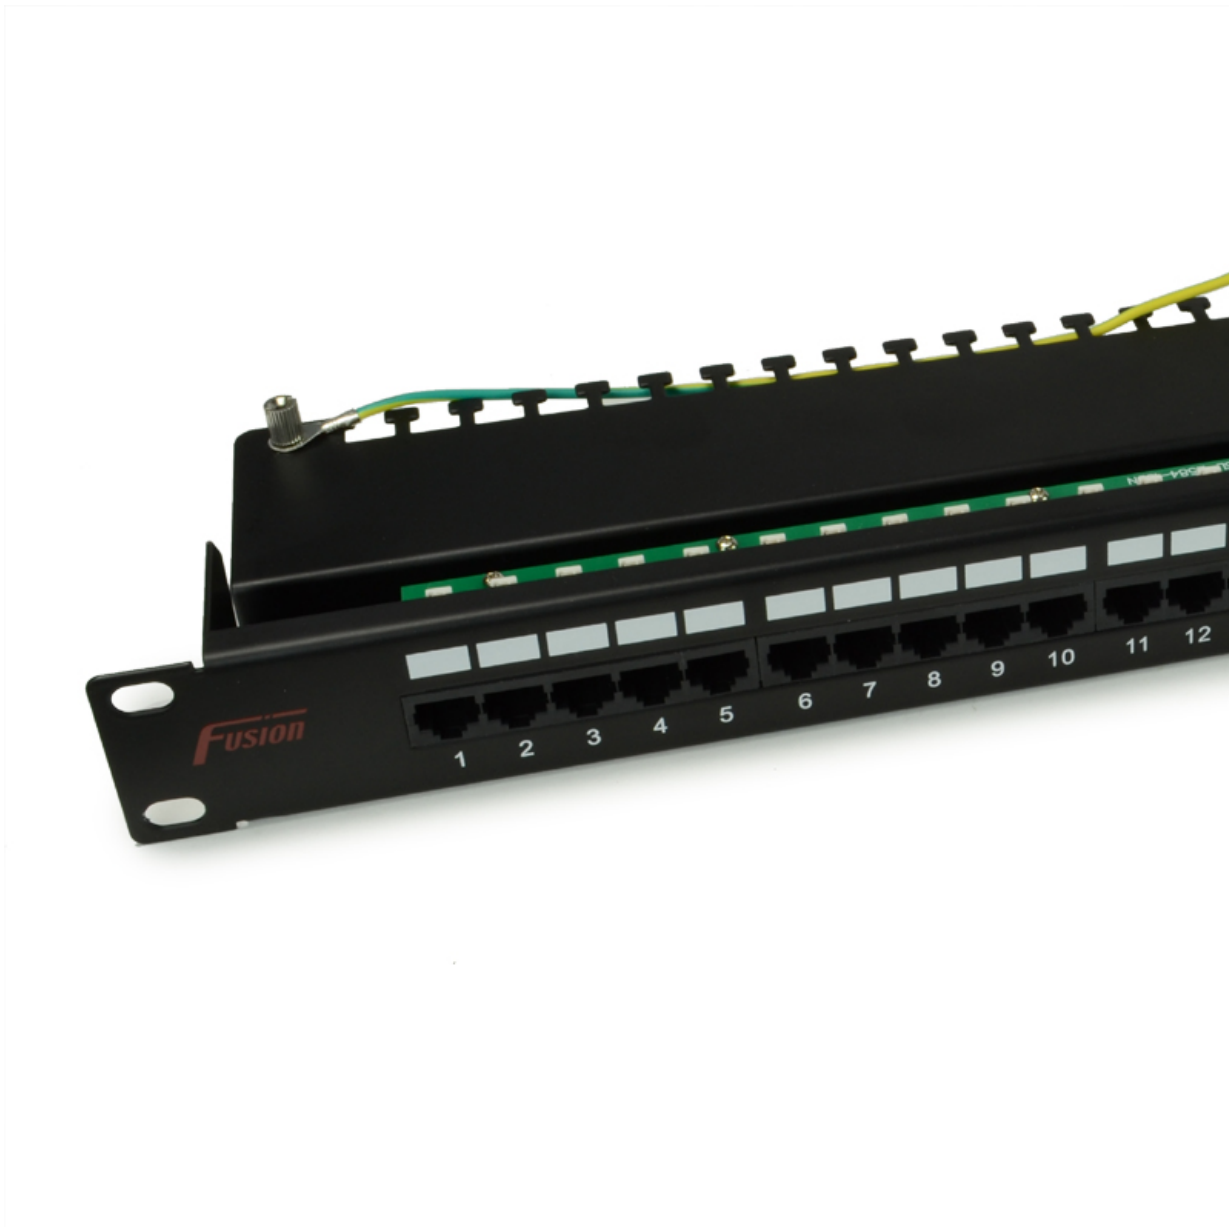

Fusion 25 Port High Density Voice Patch Panel

Product Images

Product Code: T77-0042

Short Description

This high-density voice panel provides 25 voice ports. A single voice pair is provided at each port which is clearly labelled at the rear of the panel.

- Krone style IDC termination
- Quick fit cable tie fixing point for each port
- RJ45 sockets with gold plated contacts
- Pins 1-6 connected
- Supplied with cable ties, fixings and earth strap
- Write on labelling field

Description

This high-density voice panel provides 25 voice ports. A single voice pair is provided at each port which is clearly labelled at the rear of the panel.

- Krone style IDC termination
- Quick fit cable tie fixing point for each port
- RJ45 sockets with gold plated contacts
- Pins 1-6 connected
- Supplied with cable ties, fixings and earth strap
- Write on labelling field