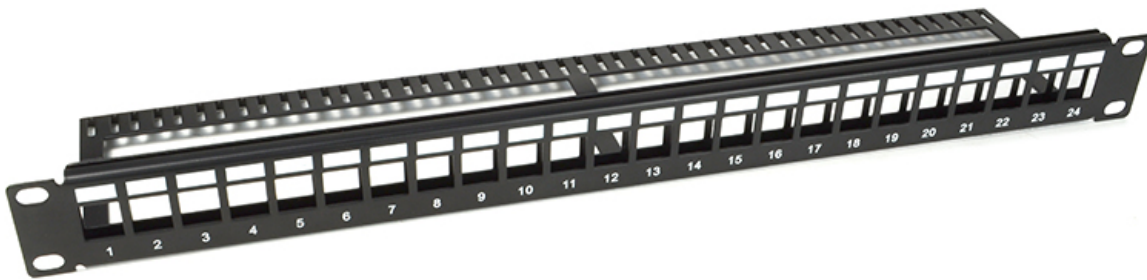

# Fusion 24 Port Unloaded Keystone 1U Patch Panel

Product Images

Product Code: T77-4900

---

## Short Description

---

Fusion 24 Port UTP 1U Unloaded Keystone Jack Modular Patch Panel Frame  
Used to mount Fusion Keystone Jacks (available separately).  
Features integral rear cable management. Supplied with 4 cage nut sets and cable ties.

## Description

---

Fusion 24 Port UTP 1U Unloaded Keystone Jack Modular Patch Panel Frame  
Used to mount Fusion Keystone Jacks (available separately).  
Features integral rear cable management. Supplied with 4 cage nut sets and cable ties.