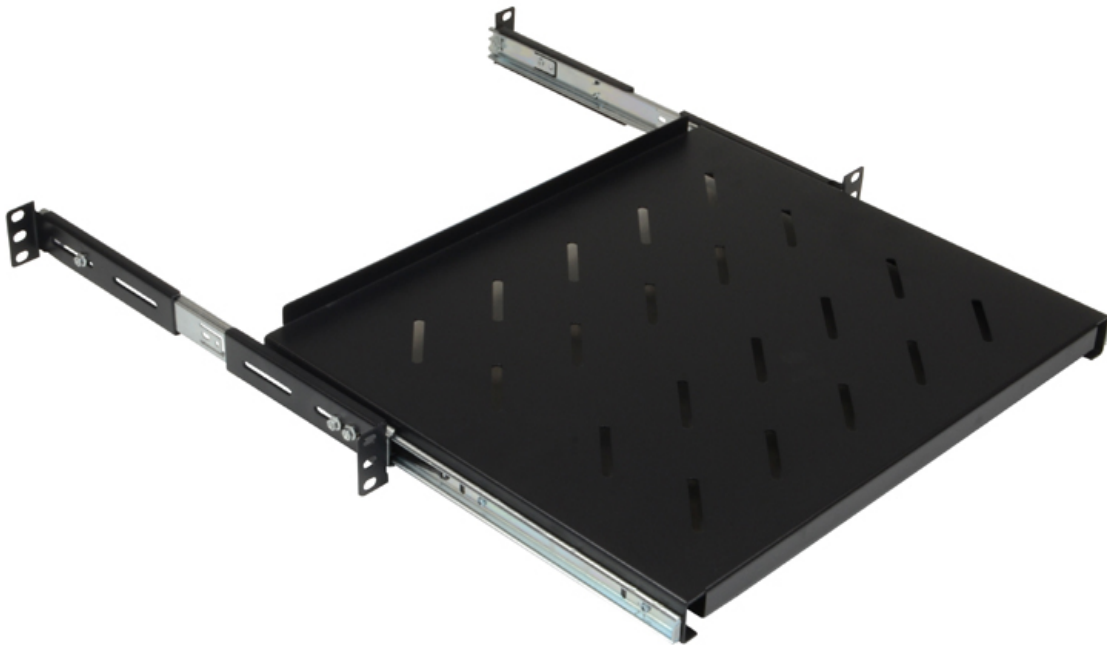

Fusion Contract Server Cab Telescopic Shelf 550mm

Product Images

Product Code: T98-0642

Short Description

Fusion Contract Series sliding shelf is designed for use in 800mm and 1000mm deep cabinets. It has a depth of 550mm and extends out by 260mm.

Static weight capacity 35kg.

Colour black.

Formerly T95-0642.

Description

Fusion Contract Series sliding shelf is designed for use in 800mm and 1000mm deep cabinets. It has a depth of 550mm and extends out by 260mm.

Static weight capacity 35kg.

Colour black.

Formerly T95-0642.