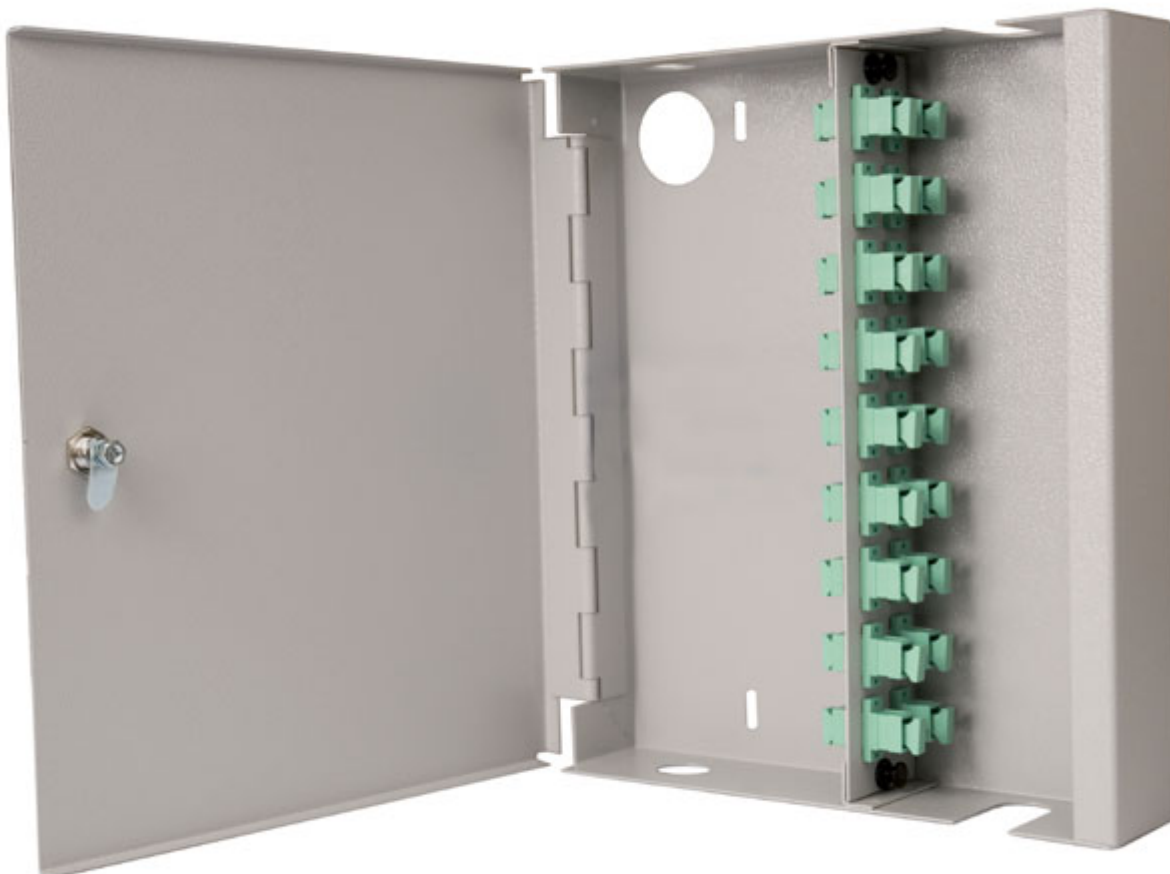

Wall Cab LC Duplex Singlemode 8 Adaptor Sgl Door

Product Images

Product Code: T70-0337

Short Description

Fusion lockable fibre wall box with single door. Supplied loaded with 8 LC simplex multimode adaptors and simple splice management kit.

Dimensions:

- Width - 225mm
- Depth - 50mm
- Height - 270mm
- Weight - 2kg fully loaded
- Cable entry - 2 x 20mm gland hole
- Colour -grey

Description

Fusion lockable fibre wall box with single door. Supplied loaded with 8 LC simplex multimode adaptors and simple splice management kit.

Dimensions:

- Width - 225mm
- Depth - 50mm
- Height - 270mm
- Weight - 2kg fully loaded
- Cable entry - 2 x 20mm gland hole
- Colour -grey