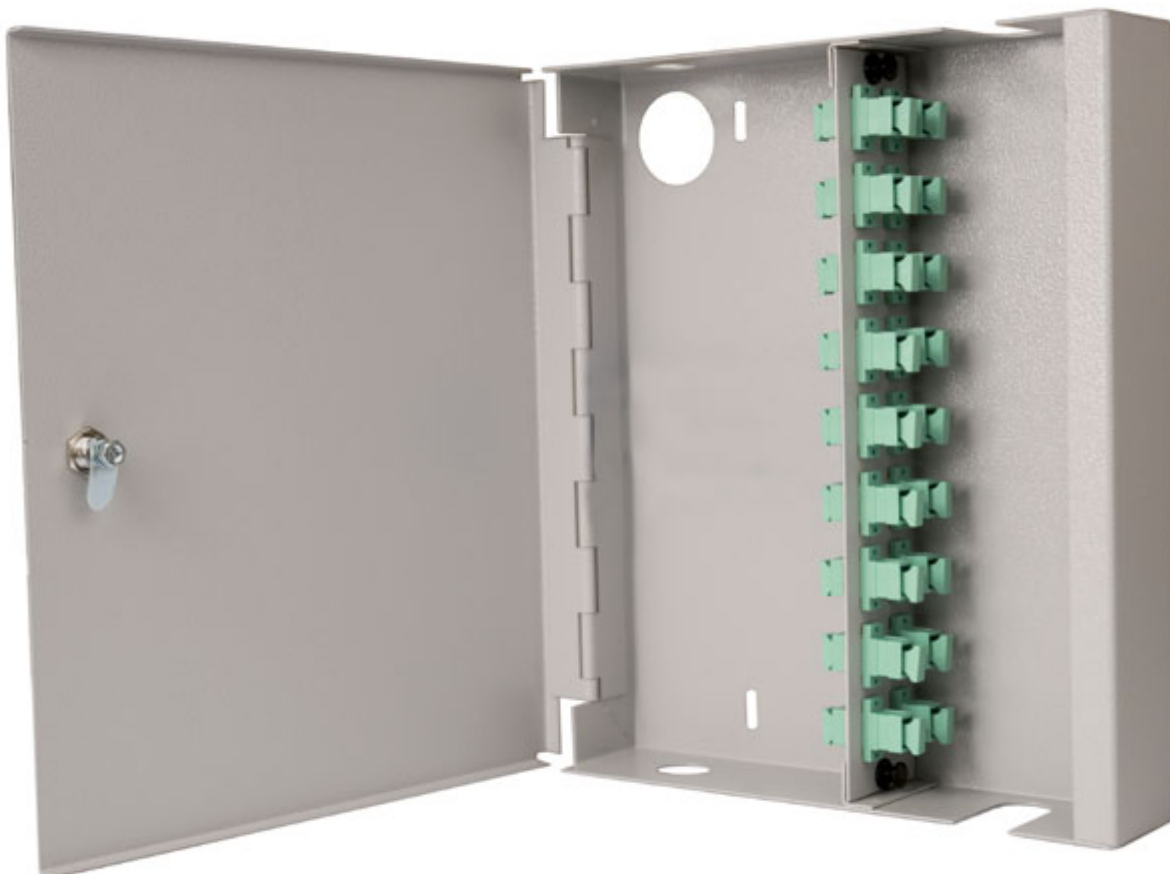

Wall Cab LC Duplex singlemode 4 Adaptor Sgl Door

Product Images

Product Code: T70-0336

Short Description

Fusion lockable fibre wall box with single door. Supplied loaded with 4 LC duplex singlemode adaptors and simple splice management kit.

Dimensions:

- Width - 225mm
- Depth - 50mm
- Height - 270mm
- Weight - 2kg fully loaded
- Cable entry - 2 x 20mm gland hole
- Colour -grey

Description

Fusion lockable fibre wall box with single door. Supplied loaded with 4 LC duplex singlemode adaptors and simple splice management kit.

Dimensions:

- Width - 225mm
- Depth - 50mm
- Height - 270mm
- Weight - 2kg fully loaded
- Cable entry - 2 x 20mm gland hole
- Colour -grey