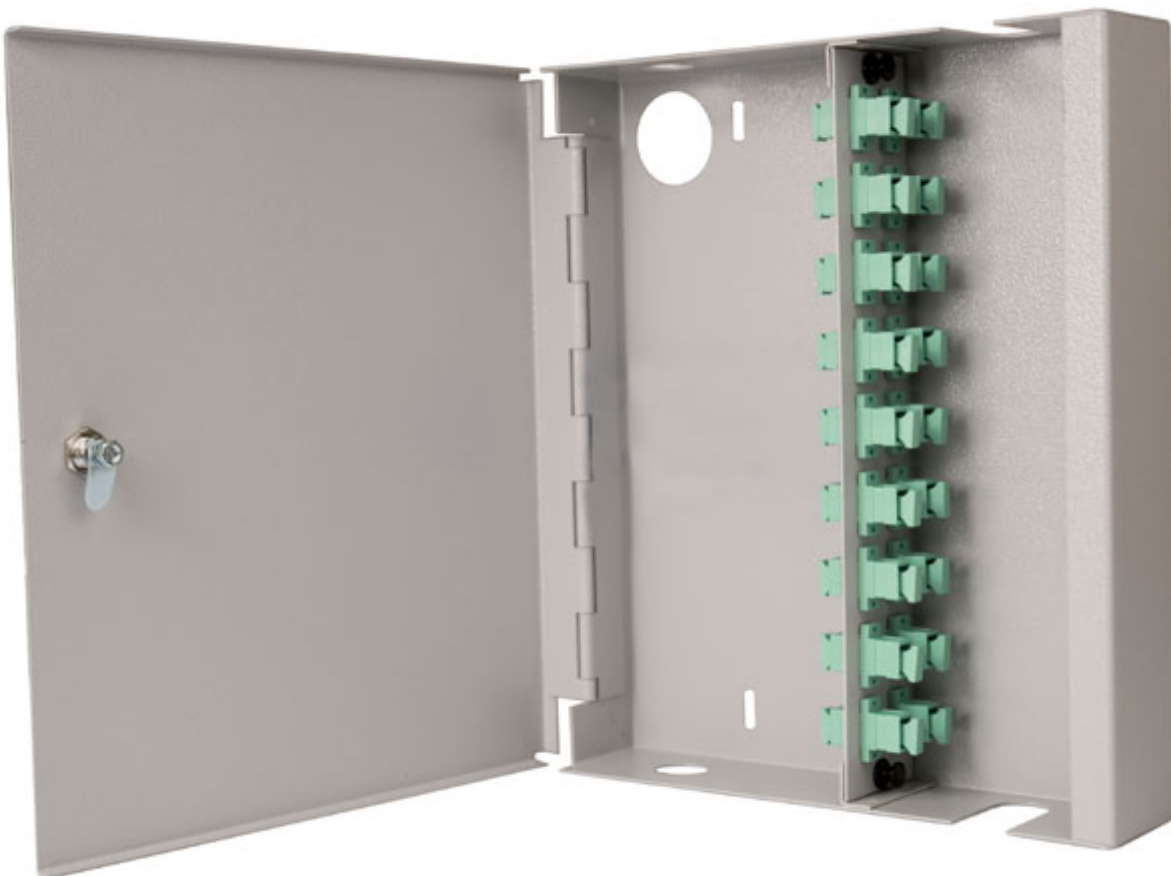

Wall Cab LC Duplex Multimode 12 Adaptor Sgl Door

Product Images

Product Code: T70-0335

Short Description

Fusion lockable fibre wall box with single door. Supplied loaded with 12 LC Duplex multimode adaptors and simple splice management kit.

Dimensions:

- Width - 225mm
- Depth - 50mm
- Height - 270mm
- Weight - 2kg fully loaded
- Cable entry - 2 x 20mm gland hole
- Colour -grey

Description

Fusion lockable fibre wall box with single door. Supplied loaded with 12 LC Duplex multimode adaptors and simple splice management kit.

Dimensions:

- Width - 225mm
- Depth - 50mm
- Height - 270mm
- Weight - 2kg fully loaded
- Cable entry - 2 x 20mm gland hole
- Colour -grey