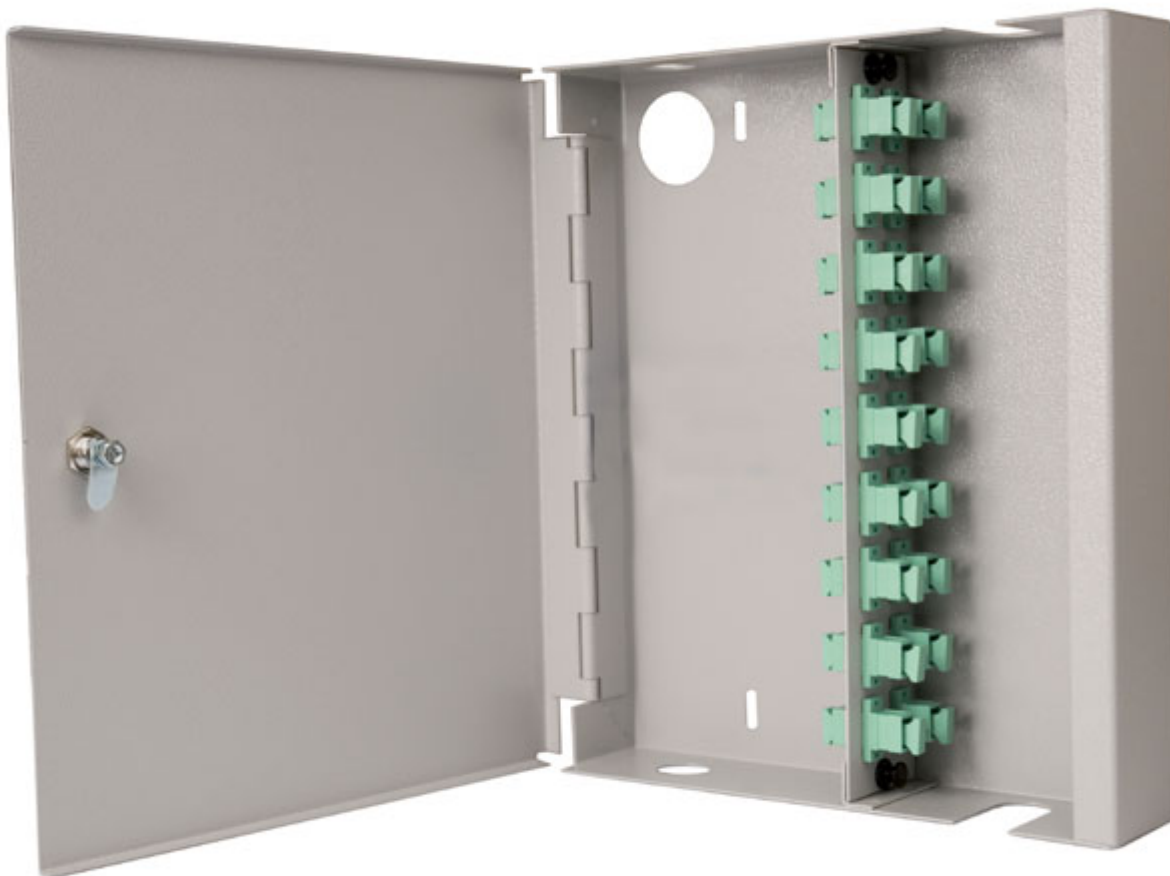

Wall Cab LC Duplex Multimode 8 Adaptor Sgl Door

Product Images

Product Code: T70-0334

Short Description

Fusion lockable fibre wall box with single door. Supplied loaded with 8 LC duplex multimode adaptors and simple splice management kit.

Dimensions:

- Width - 225mm
- Depth - 50mm
- Height - 270mm
- Weight - 2kg fully loaded
- Cable entry - 2 x 20mm gland hole
- Colour -grey

Description

Fusion lockable fibre wall box with single door. Supplied loaded with 8 LC duplex multimode adaptors and simple splice management kit.

Dimensions:

- Width - 225mm
- Depth - 50mm
- Height - 270mm
- Weight - 2kg fully loaded
- Cable entry - 2 x 20mm gland hole
- Colour -grey