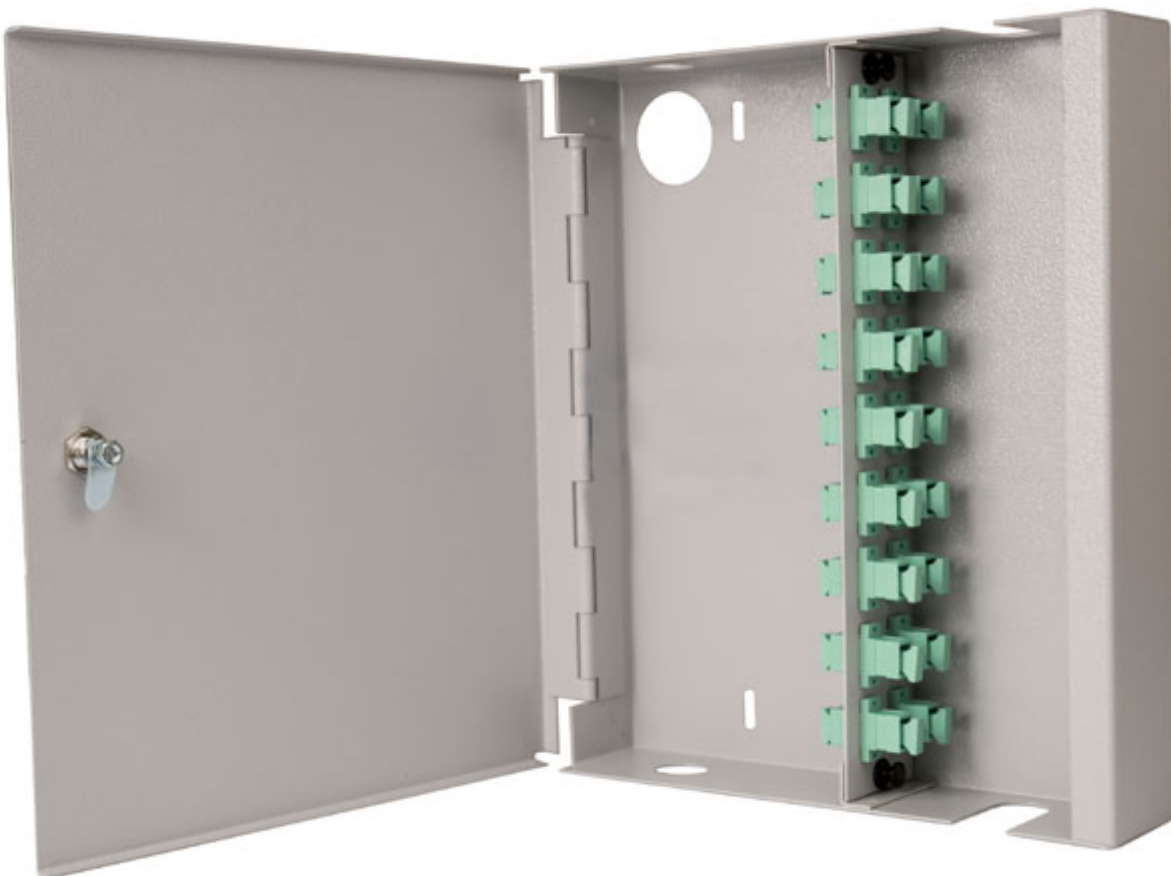

# Wall Cab LC Duplex Multimode 4 Adaptor Sgl Door

Product Images

Product Code: T70-0333

## Short Description

---

Fusion lockable fibre wall box with single door. Supplied loaded with 4 LC duplex multimode adaptors and simple splice management kit.

### Dimensions:

- Width - 225mm
- Depth - 50mm
- Height - 270mm
- Weight - 2kg fully loaded
- Cable entry - 2 x 20mm gland hole
- Colour -grey