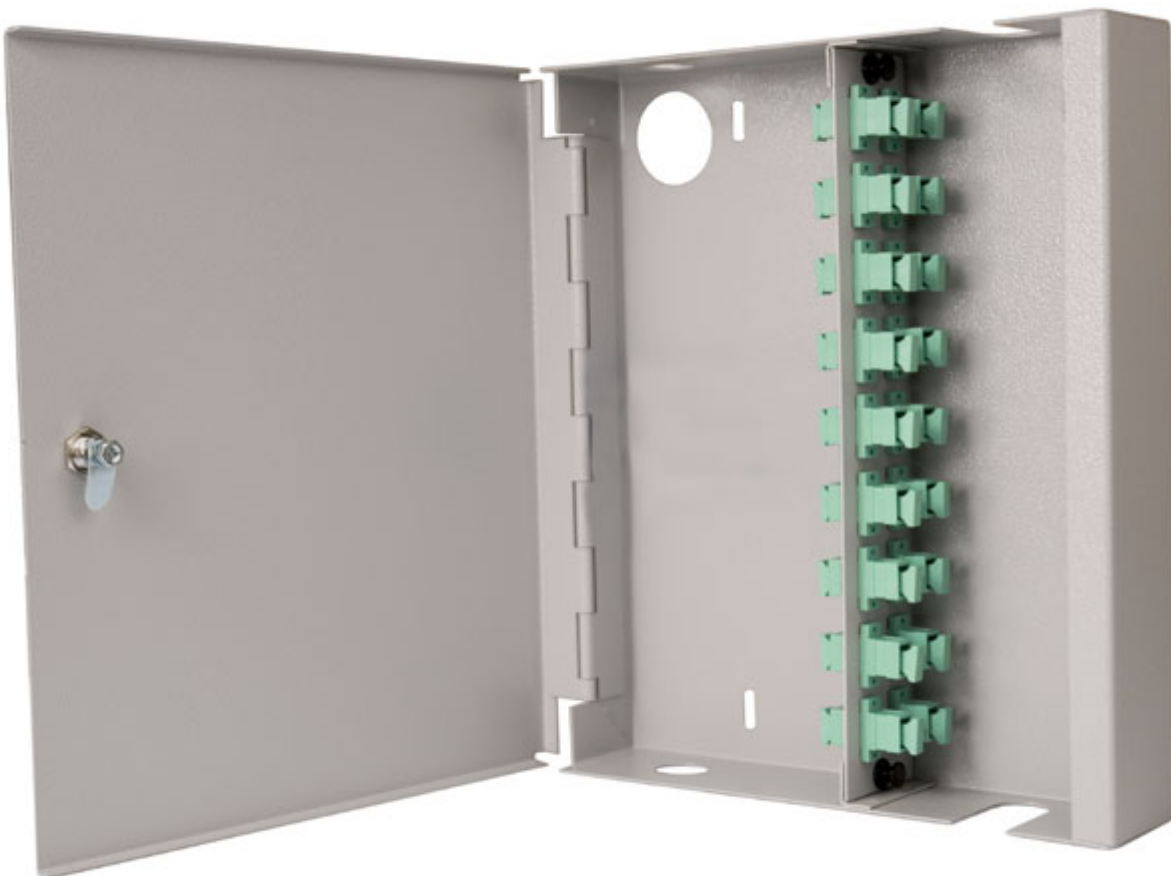

# Wall Cab SC Simplex Singlemode 12 Adaptor Sgl Door

Product Images

Product Code: T70-0332

---

## Short Description

---

Fusion lockable fibre wall box with single door. Supplied loaded with 12 SC simplex singlemode adaptors and simple splice management kit.

### Dimensions:

- Width - 225mm
- Depth - 50mm
- Height - 270mm
- Weight - 2kg fully loaded
- Cable entry - 2 x 20mm gland hole
- Colour -grey