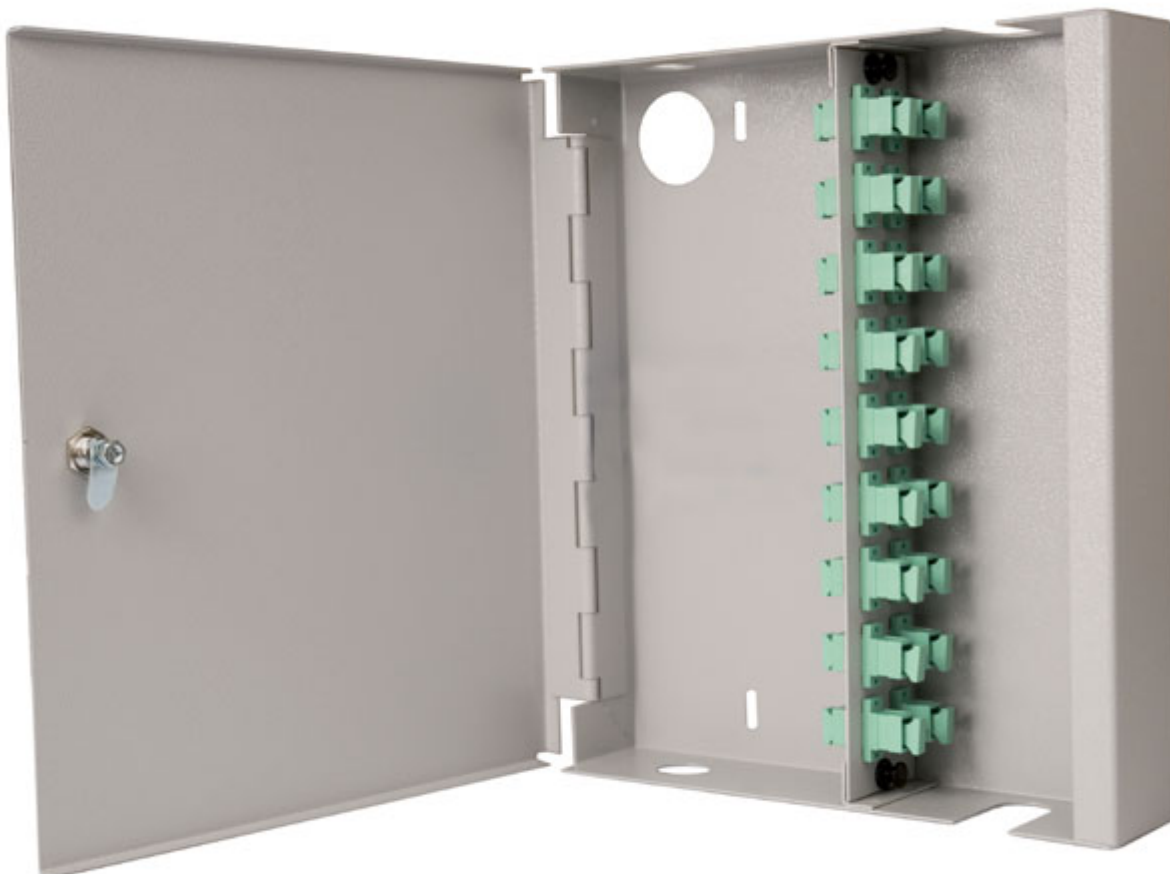

Wall Cab SC Simplex Multimode 12 Adaptor Sgl Door

Product Images

Product Code: T70-0329

Short Description

Fusion lockable fibre wall box with single door. Supplied loaded with 12 SC simplex multimode adaptors and simple splice management kit.

Dimensions:

- Width - 225mm
- Depth - 50mm
- Height - 270mm
- Weight - 2kg fully loaded
- Cable entry - 2 x 20mm gland hole
- Colour -grey

Description

Fusion lockable fibre wall box with single door. Supplied loaded with 12 SC simplex multimode adaptors and simple splice management kit.

Dimensions:

- Width - 225mm
- Depth - 50mm
- Height - 270mm
- Weight - 2kg fully loaded
- Cable entry - 2 x 20mm gland hole
- Colour -grey