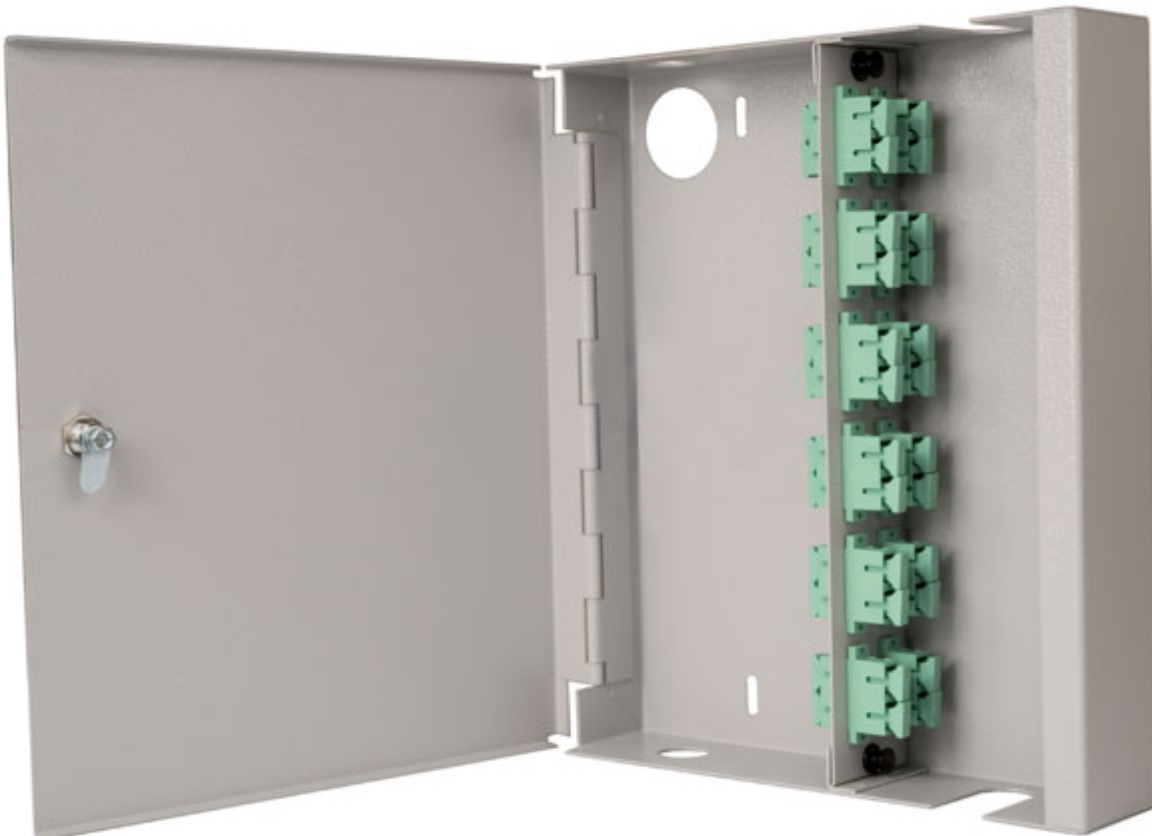

Wall Cab SC Duplex Singlemode 4 Adaptor Sgl Door

Product Images

Product Code: T70-0323

Short Description

Fusion lockable fibre wall box with single door. Supplied loaded with 4 SC duplex singlemode adaptors and simple splice management kit. LC quad versions are also available - please contact the Sales Office for details

Dimensions:

- Width - 225mm
- Depth - 50mm
- Height - 270mm
- Weight - 2kg fully loaded
- Cable entry - 2 x 20mm gland hole
- Colour -grey

Description

Fusion lockable fibre wall box with single door. Supplied loaded with 4 SC duplex singlemode adaptors and simple splice management kit. LC quad versions are also available - please contact the Sales Office for details

Dimensions:

- Width - 225mm
- Depth - 50mm
- Height - 270mm
- Weight - 2kg fully loaded
- Cable entry - 2 x 20mm gland hole
- Colour -grey