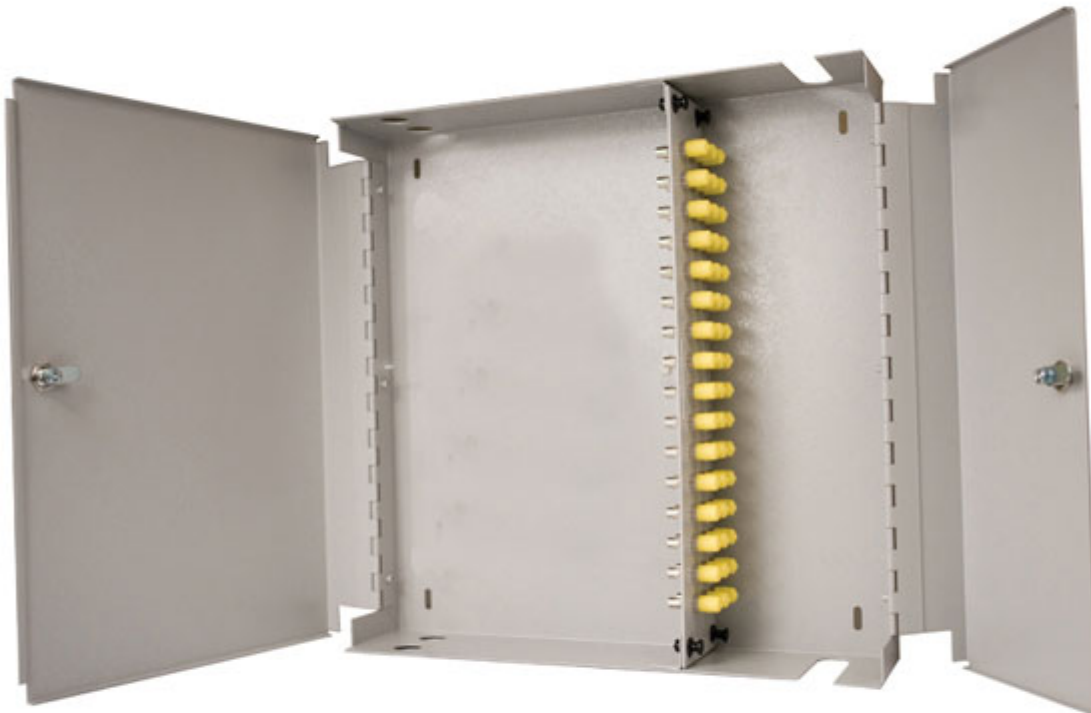

Wall Cab FC Singlemode 48 Adaptor Dbl Door

Product Images

Product Code: T70-0318

Short Description

Fusion lockable fibre wall box with double doors. Supplied loaded with 48 FC singlemode adaptors and simple splice management kit.

Dimensions:

- Width - 355mm
- Depth - 90mm
- Height - 365mm
- Weight - 4kg fully loaded
- Cable entry - 4 x 20mm gland hole
- Colour -grey

Description

Fusion lockable fibre wall box with double doors. Supplied loaded with 48 FC singlemode adaptors and simple splice management kit.

Dimensions:

- Width - 355mm
- Depth - 90mm
- Height - 365mm
- Weight - 4kg fully loaded
- Cable entry - 4 x 20mm gland hole
- Colour -grey