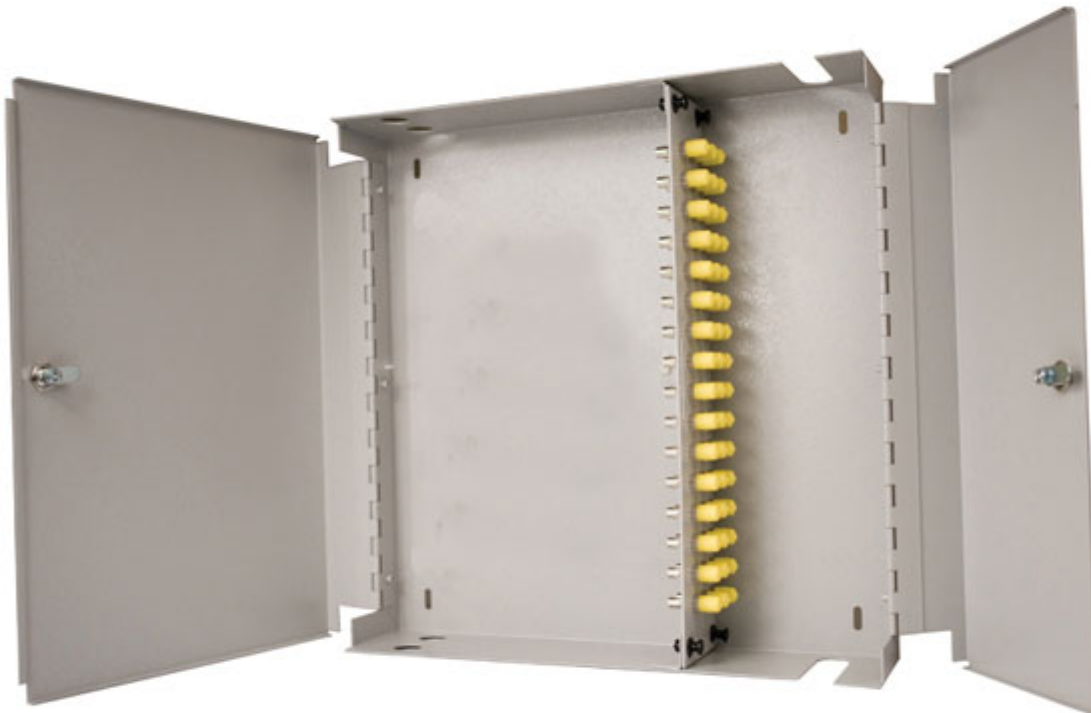

Wall Cab FC Singlemode 36 Adaptor Dbl Door

Product Images

Product Code: T70-0317

Short Description

Fusion lockable fibre wall box with double doors. Supplied loaded with 36 FC snglemode adaptors and simple splice management kit.

Dimensions:

- Width - 355mm
- Depth - 90mm
- Height - 365mm
- Weight - 4kg fully loaded
- Cable entry - 4 x 20mm gland hole
- Colour -grey

Description

Fusion lockable fibre wall box with double doors. Supplied loaded with 36 FC snglemode adaptors and simple splice management kit.

Dimensions:

- Width - 355mm
- Depth - 90mm
- Height - 365mm
- Weight - 4kg fully loaded
- Cable entry - 4 x 20mm gland hole
- Colour -grey