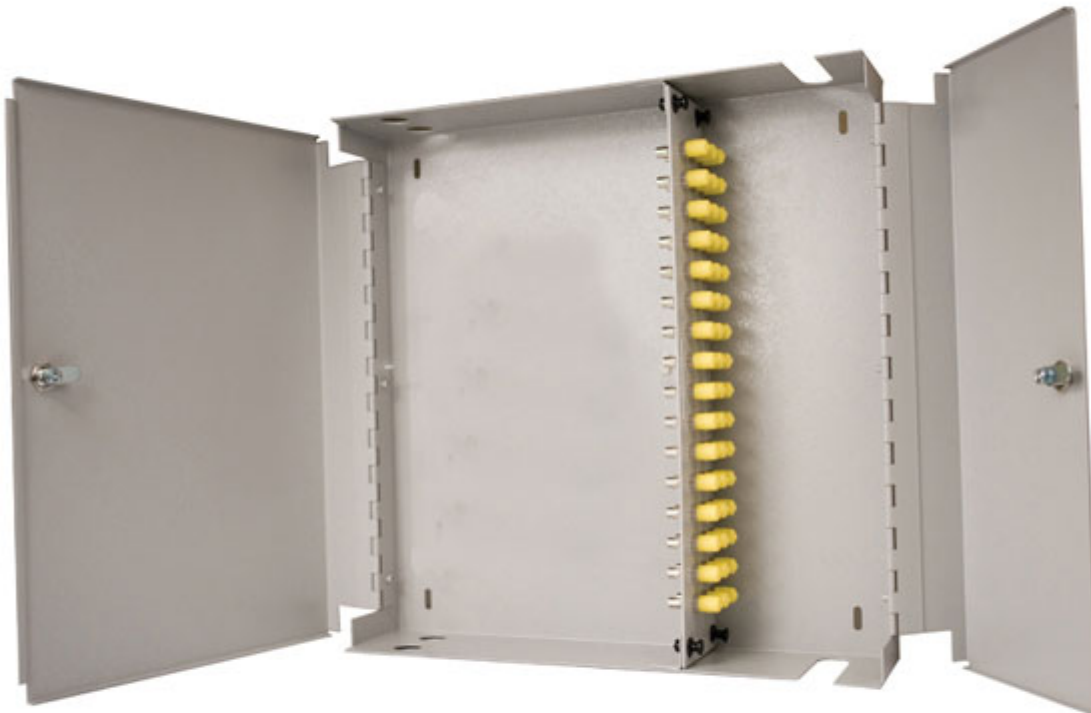

# Wall Cab FC Multimode 36 Adaptor Dbl Door

Product Images

Product Code: T70-0314

---

## Short Description

---

Fusion lockable fibre wall box with double doors. Supplied loaded with 36 FC multimode adaptors and simple splice management kit.

### Dimensions:

- Width - 355mm
- Depth - 90mm
- Height - 365mm
- Weight - 4kg fully loaded
- Cable entry - 4 x 20mm gland hole
- Colour -grey