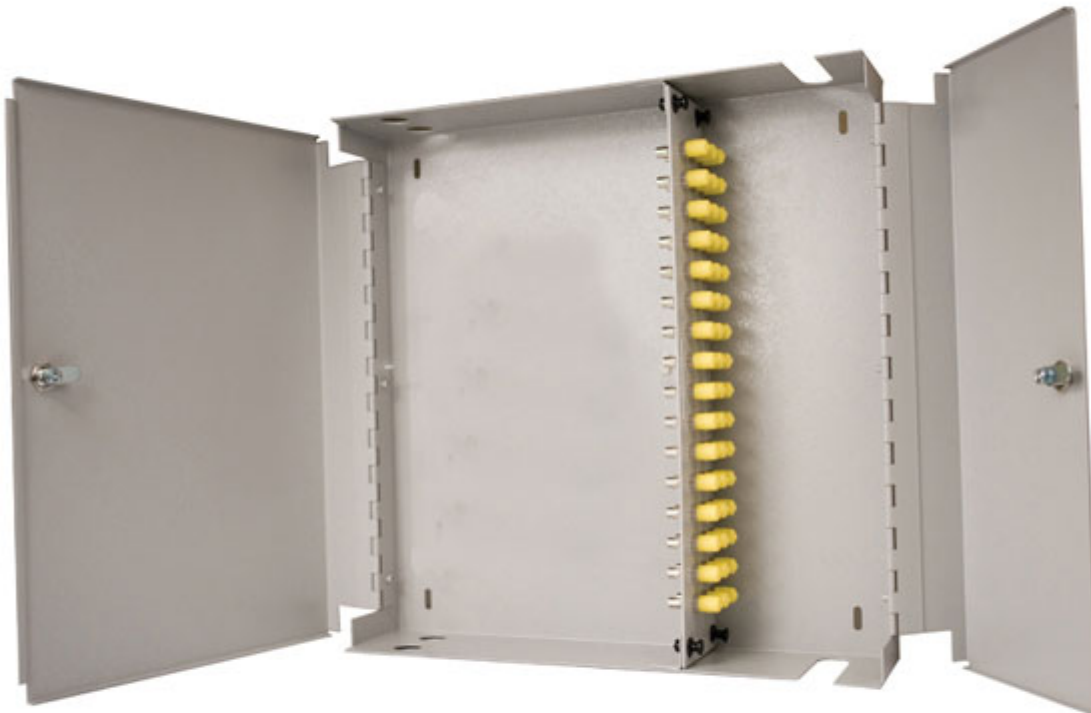

# Wall Cab ST Singlemode 36 Adaptor Dbl Door

Product Images

Product Code: T70-0311

---

## Short Description

---

Fusion lockable fibre wall box with double doors. Supplied loaded with 36 ST singlemode adaptors and simple splice management kit.

### Dimensions:

- Width - 355mm
- Depth - 90mm
- Height - 365mm
- Weight - 4kg fully loaded
- Cable entry - 4 x 20mm gland hole
- Colour -grey