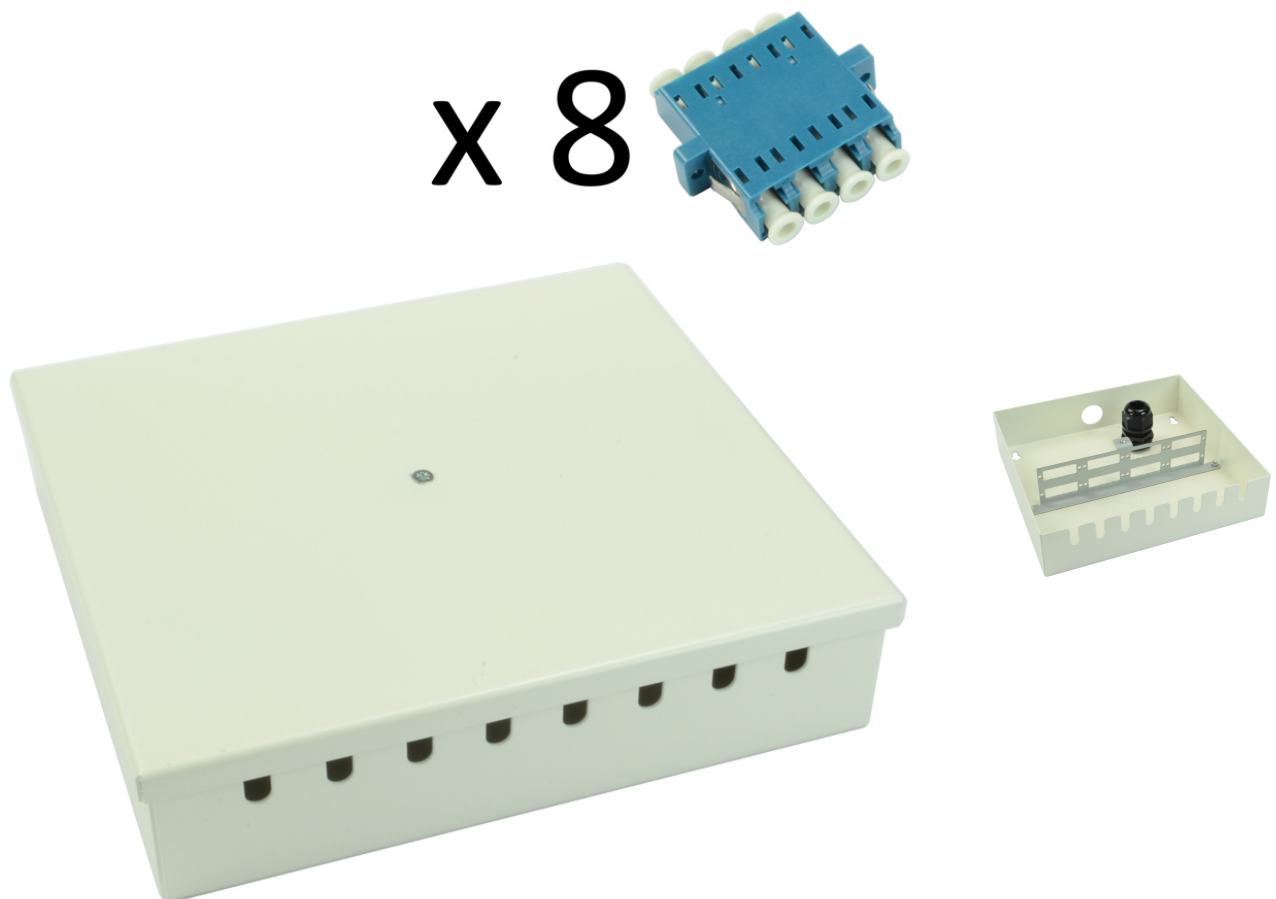

Tamperproof Fibre Wall Box LC Quad Singlemode 8 Adaptor

Product Images

Product Code: T70-0288

Short Description

A tamperproof fibre optic break out box loaded with 8 LC quad singlemode adaptors. The box is also available in a 4 connector version.

Dimensions:

- Width - 172mm
- Depth - 40mm
- Height - 160mm
- Weight - 0.9kg fully loaded
- Cable entry - 1 x 20mm gland hole
- Colour -White

Description

A tamperproof fibre optic break out box loaded with 8 LC quad singlemode adaptors. The box is also available in a 4 connector version.

Dimensions:

- Width - 172mm
- Depth - 40mm
- Height - 160mm
- Weight - 0.9kg fully loaded
- Cable entry - 1 x 20mm gland hole
- Colour -White