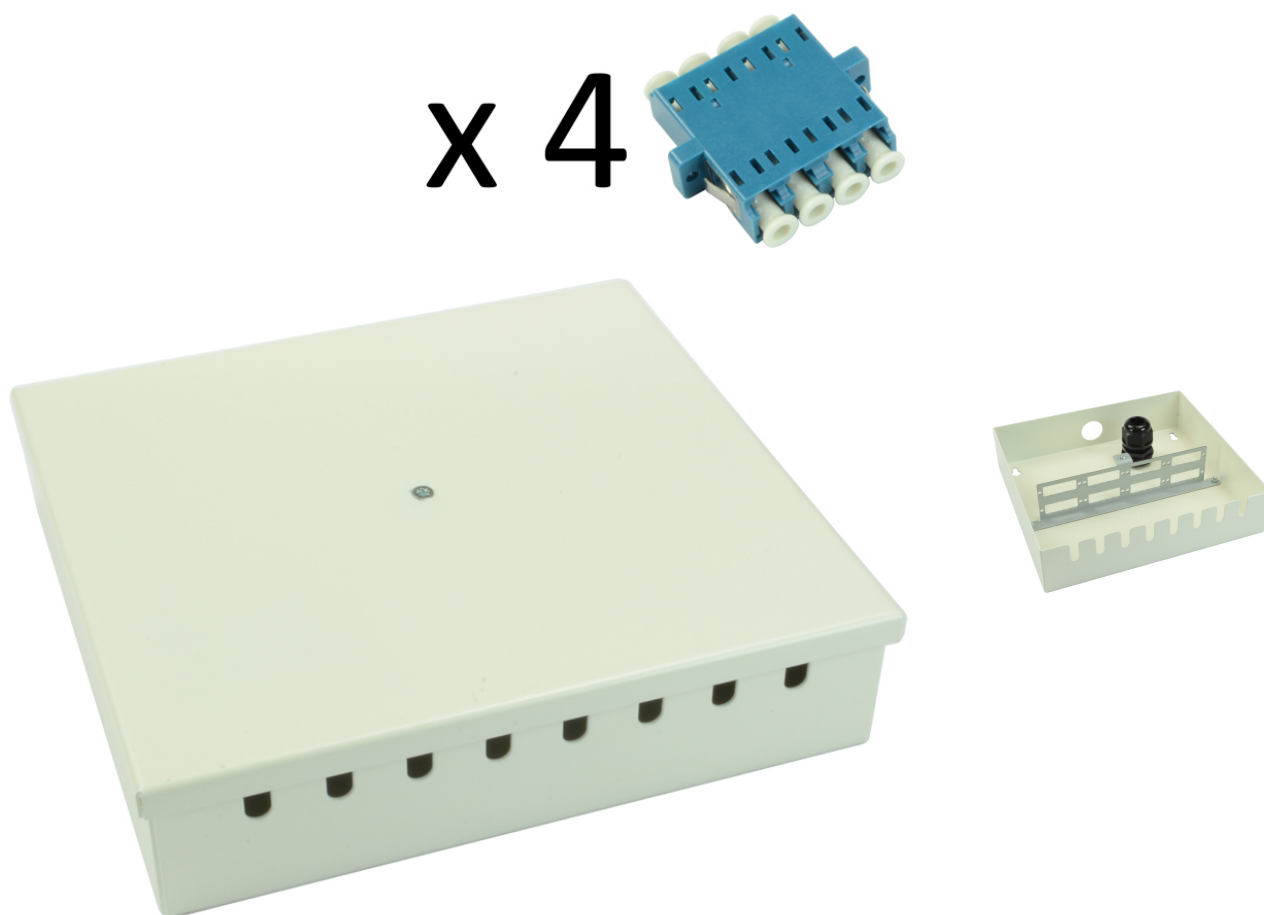

# Tamperproof Fibre Wall Box LC Quad Singlemode 4 Adaptor

Product Images

Product Code: T70-0287

## Short Description

A tamperproof fibre optic break out box loaded with 4 LC quad singlemode adaptors. The box is also available in an 8 connector version.

**Dimensions:**

- Width - 172mm
- Depth - 40mm
- Height - 160mm
- Weight - 0.9kg fully loaded
- Cable entry - 1 x 20mm gland hole
- Colour -White

## Description

---

A tamperproof fibre optic break out box loaded with 4 LC quad singlemode adaptors. The box is also available in an 8 connector version.

**Dimensions:**

- Width - 172mm
- Depth - 40mm
- Height - 160mm
- Weight - 0.9kg fully loaded
- Cable entry - 1 x 20mm gland hole
- Colour -White