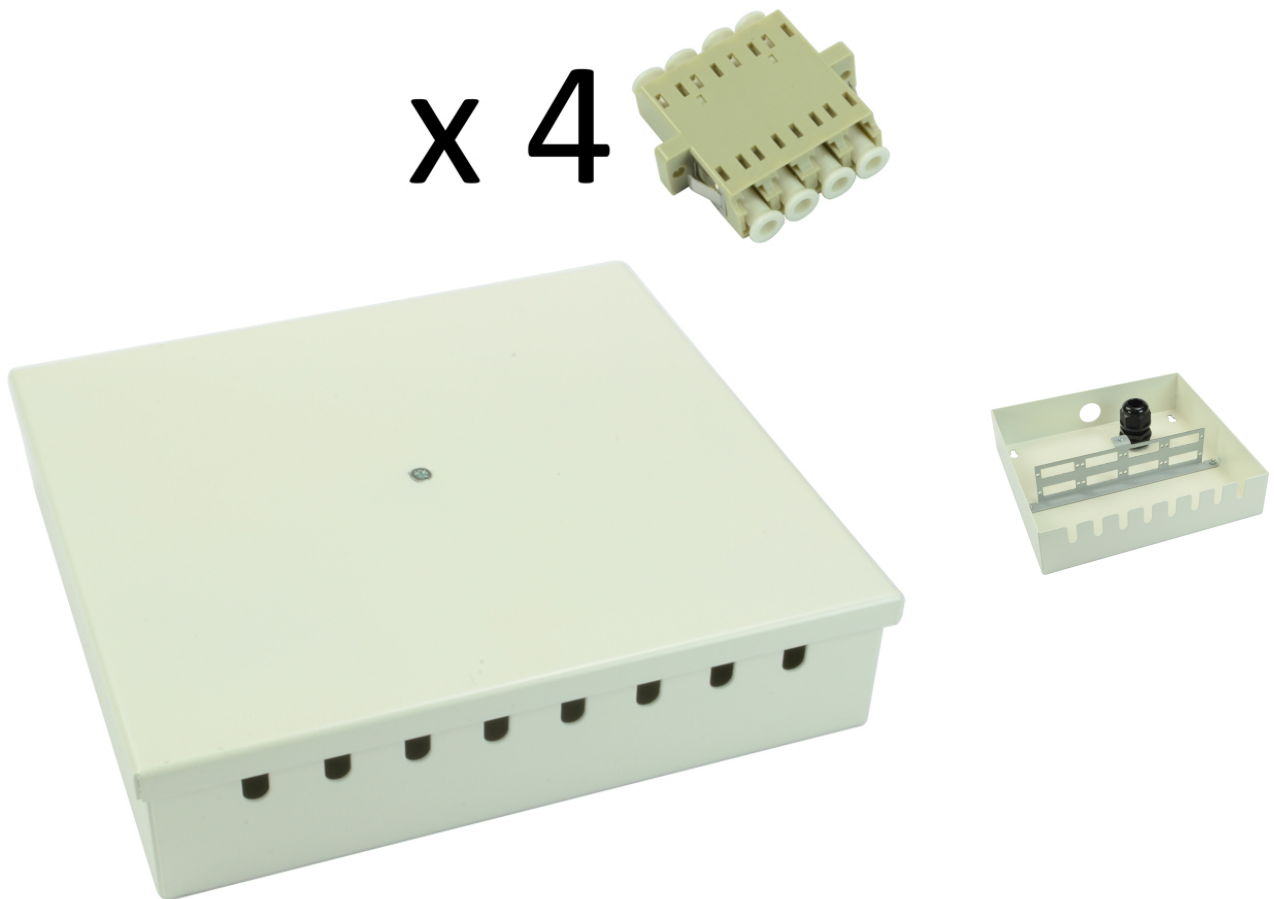

Tamperproof Fibre Wall Box LC Quad Multimode 4 Adaptor

Product Images

Product Code: T70-0285

Short Description

A tamperproof fibre optic break out box loaded with 4 LC quad multimode adaptors. The box is also available in an 8 connector version.

Dimensions:

- Width - 172mm
- Depth - 40mm
- Height - 160mm
- Weight - 0.9kg fully loaded
- Cable entry - 1 x 20mm gland hole
- Colour -White

Description

A tamperproof fibre optic break out box loaded with 4 LC quad multimode adaptors. The box is also available in an 8 connector version.

Dimensions:

- Width - 172mm
- Depth - 40mm
- Height - 160mm
- Weight - 0.9kg fully loaded
- Cable entry - 1 x 20mm gland hole
- Colour -White