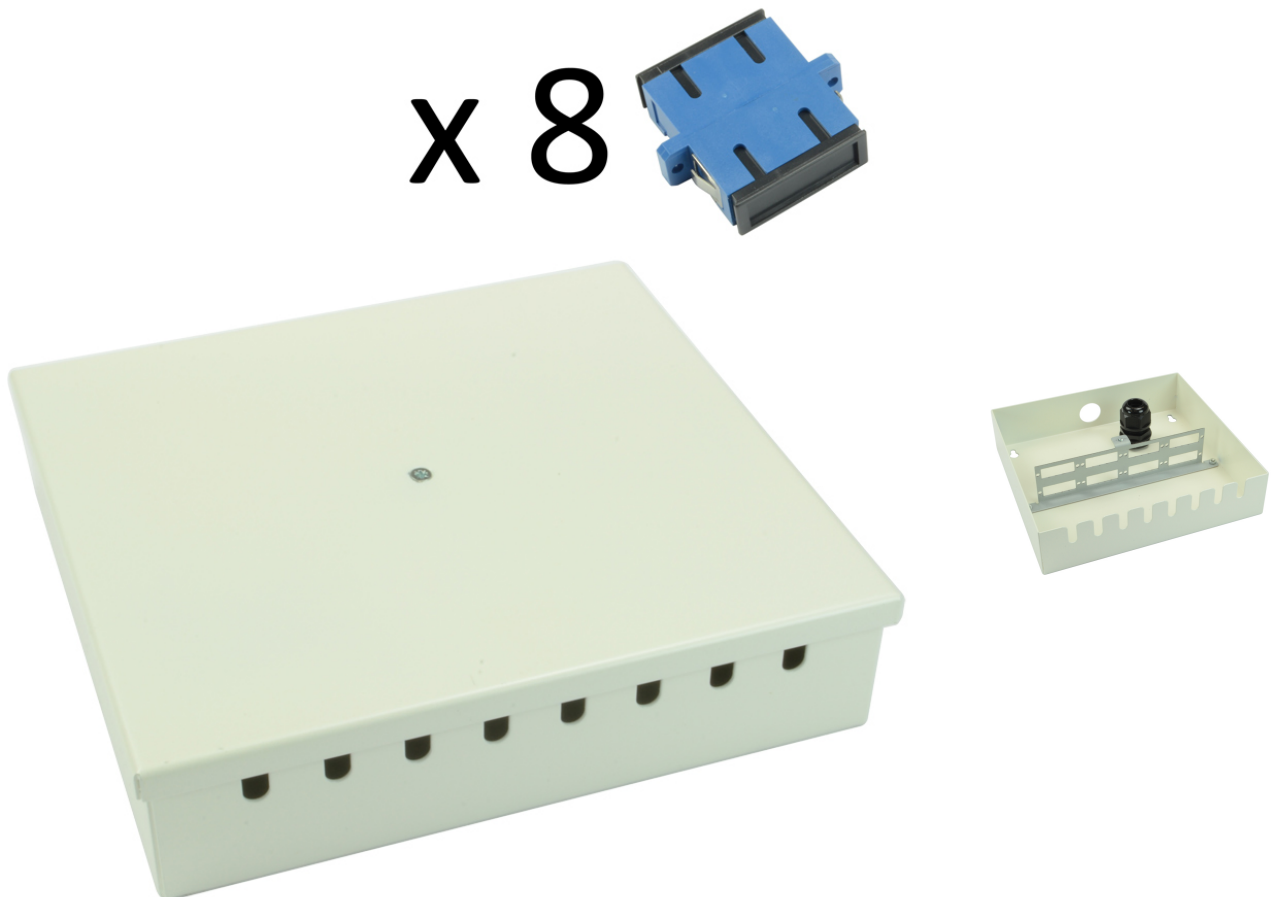

Tamperproof Fibre Wall Box SC Duplex Singlemode 8 Adaptor

Product Images

Product Code: T70-0284

Short Description

A tamperproof fibre optic break out box loaded with 8 SC duplex singlemode adaptors. The box is also available in a 4 connector version.

1

Dimensions:

- Width - 172mm
- Depth - 40mm
- Height - 160mm
- Weight - 0.9kg fully loaded
- Cable entry - 1 x 20mm gland hole
- Colour -White

Description

A tamperproof fibre optic break out box loaded with 8 SC duplex singlemode adaptors. The box is also available in a 4 connector version.

Dimensions:

- Width - 172mm
- Depth - 40mm
- Height - 160mm
- Weight - 0.9kg fully loaded
- Cable entry - 1 x 20mm gland hole
- Colour -White