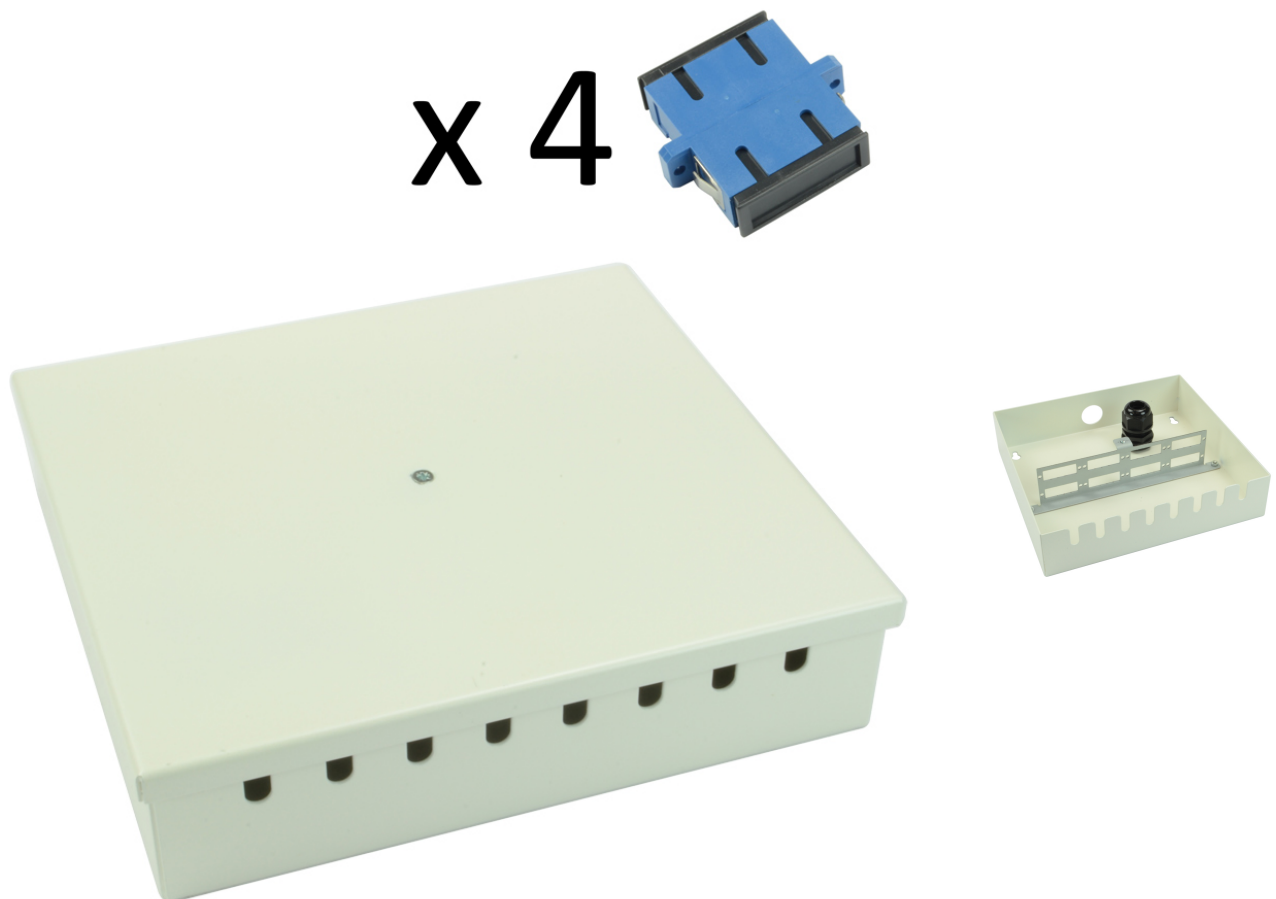

Tamperproof Fibre Wall Box SC Duplex Singlemode 4 Adaptor

Product Images

Product Code: T70-0283

Short Description

A tamperproof fibre optic break out box loaded with 4 SC duplex singlemode adaptors. The box is also available in an 8 connector version.

Dimensions:

- Width - 172mm
- Depth - 40mm
- Height - 160mm
- Weight - 0.9kg fully loaded
- Cable entry - 1 x 20mm gland hole
- Colour -White

Description

A tamperproof fibre optic break out box loaded with 4 SC duplex singlemode adaptors. The box is also available in an 8 connector version.

Dimensions:

- Width - 172mm
- Depth - 40mm
- Height - 160mm
- Weight - 0.9kg fully loaded
- Cable entry - 1 x 20mm gland hole
- Colour -White