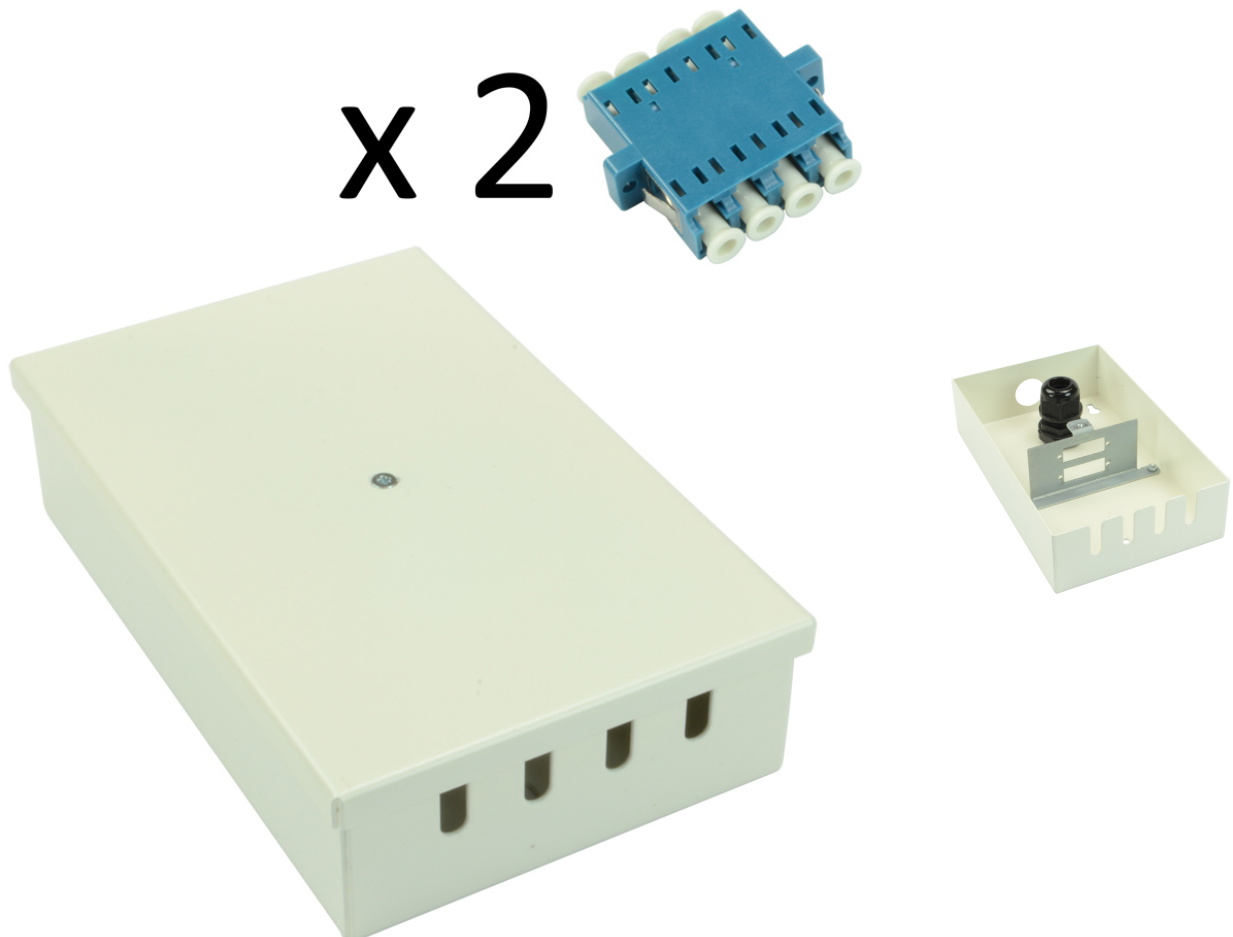

Tamperproof Fibre Wall Box LC Quad Singlemode 2 Adaptor

Product Images

Product Code: T70-0279

Short Description

A tamperproof fibre optic break out box loaded with 2 LC quad singlemode adaptors. The box is also available unloaded in a 1 connector version.

Dimensions:

- Width - 100mm
- Depth - 40mm
- Height - 160mm
- Weight - 0.6kg fully loaded
- Cable entry - 1 x 20mm gland hole
- Colour -White

Description

A tamperproof fibre optic break out box loaded with 2 LC quad singlemode adaptors. The box is also available unloaded in a 1 connector version.

Dimensions:

- Width - 100mm
- Depth - 40mm
- Height - 160mm
- Weight - 0.6kg fully loaded
- Cable entry - 1 x 20mm gland hole
- Colour -White