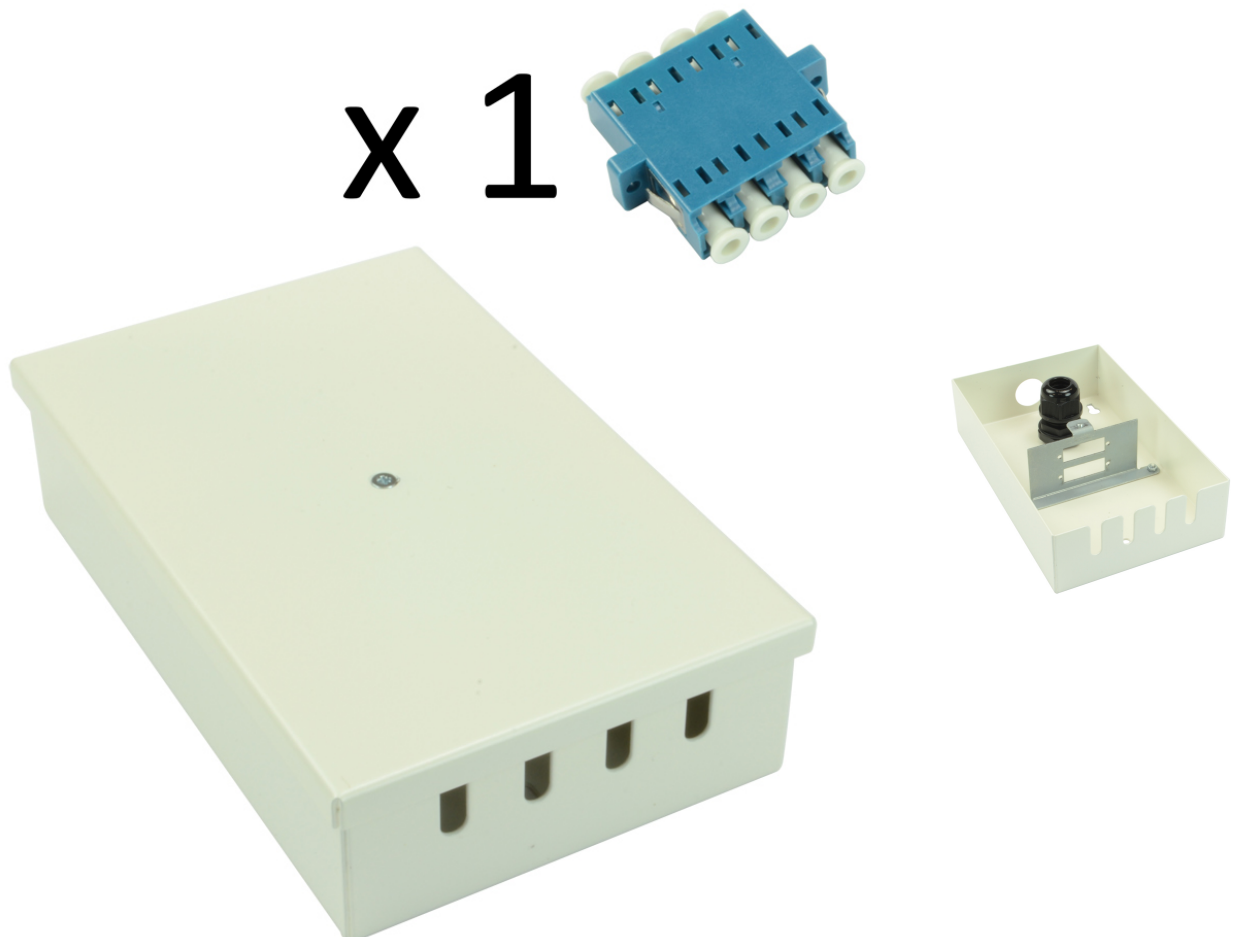

Tamperproof Fibre Wall Box LC Quad Singlemode 1 Adaptor

Product Images

Product Code: T70-0278

Short Description

A tamperproof fibre optic break out box loaded with 1 LC quad singlemode adaptors. The box is also available unloaded in a 2 connector version.

Dimensions:

- Width - 100mm
- Depth - 40mm
- Height - 160mm
- Weight - 0.6kg fully loaded
- Cable entry - 1 x 20mm gland hole
- Colour -White

Description

A tamperproof fibre optic break out box loaded with 1 LC quad singlemode adaptors. The box is also available unloaded in a 2 connector version.

Dimensions:

- Width - 100mm
- Depth - 40mm
- Height - 160mm
- Weight - 0.6kg fully loaded
- Cable entry - 1 x 20mm gland hole
- Colour -White