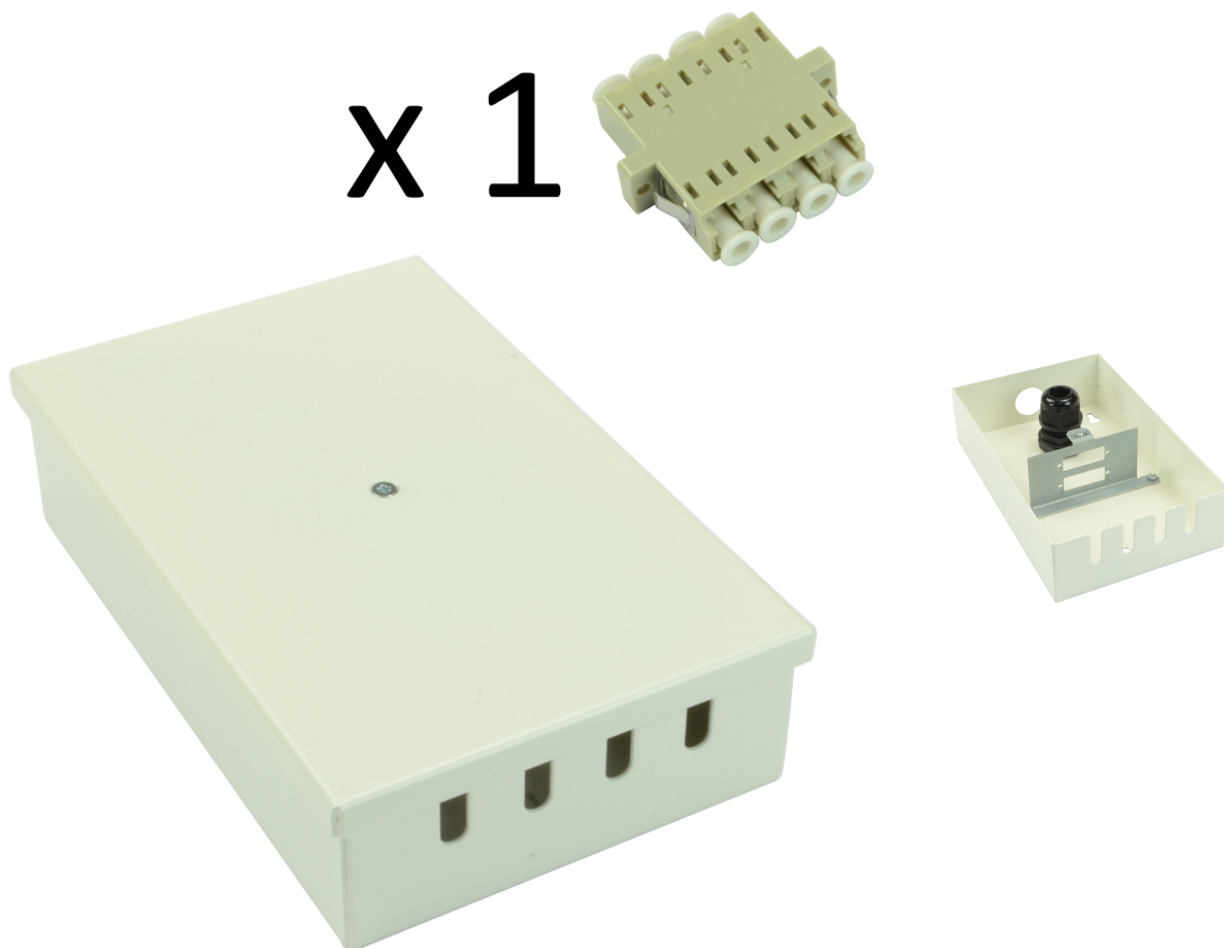

# Tamperproof Fibre Wall Box LC Quad Multimode 1 Adaptor

Product Images

Product Code: T70-0276

---

## Short Description

---

A tamperproof fibre optic break out box loaded with 1 LC quad multimode adaptors. The box is also available unloaded in a 2 connector version.

**Dimensions:**

- Width - 100mm
- Depth - 40mm
- Height - 160mm
- Weight - 0.6kg fully loaded
- Cable entry - 1 x 20mm gland hole
- Colour -White

## Description

---

A tamperproof fibre optic break out box loaded with 1 LC quad multimode adaptors. The box is also available unloaded in a 2 connector version.

**Dimensions:**

- Width - 100mm
- Depth - 40mm
- Height - 160mm
- Weight - 0.6kg fully loaded
- Cable entry - 1 x 20mm gland hole
- Colour -White