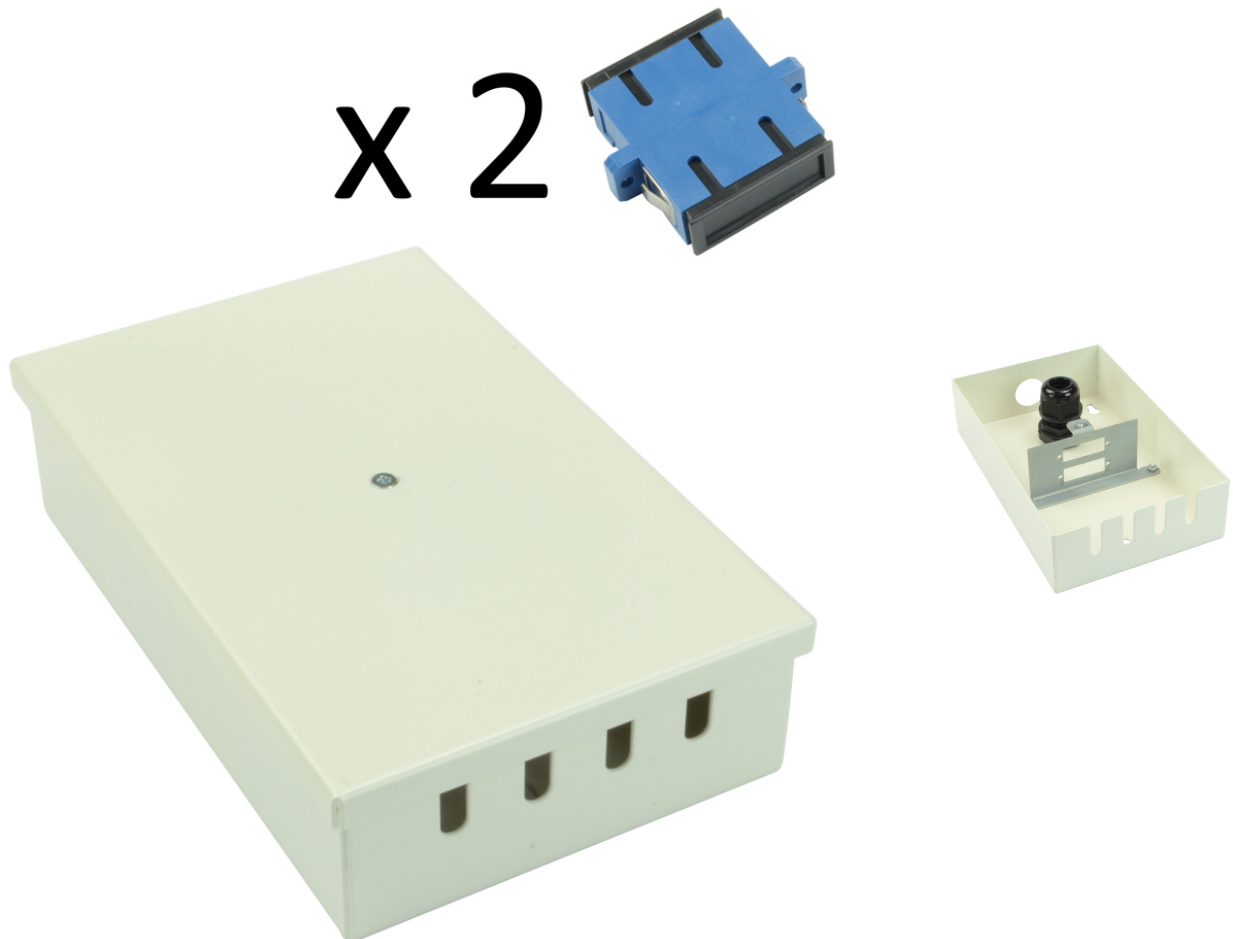

Tamperproof Fibre Wall Box SC Duplex Singlemode 2 Adaptor

Product Images

Product Code: T70-0275

Short Description

A tamperproof fibre optic break out box loaded with 1 SC duplex singlemode adaptors. The box is also available unloaded in a 1 connector version.

1

Dimensions:

- Width - 100mm
- Depth - 40mm
- Height - 160mm
- Weight - 0.6kg fully loaded
- Cable entry - 1 x 20mm gland hole
- Colour -White

Description

A tamperproof fibre optic break out box loaded with 1 SC duplex singlemode adaptors. The box is also available unloaded in a 1 connector version.

Dimensions:

- Width - 100mm
- Depth - 40mm
- Height - 160mm
- Weight - 0.6kg fully loaded
- Cable entry - 1 x 20mm gland hole
- Colour -White