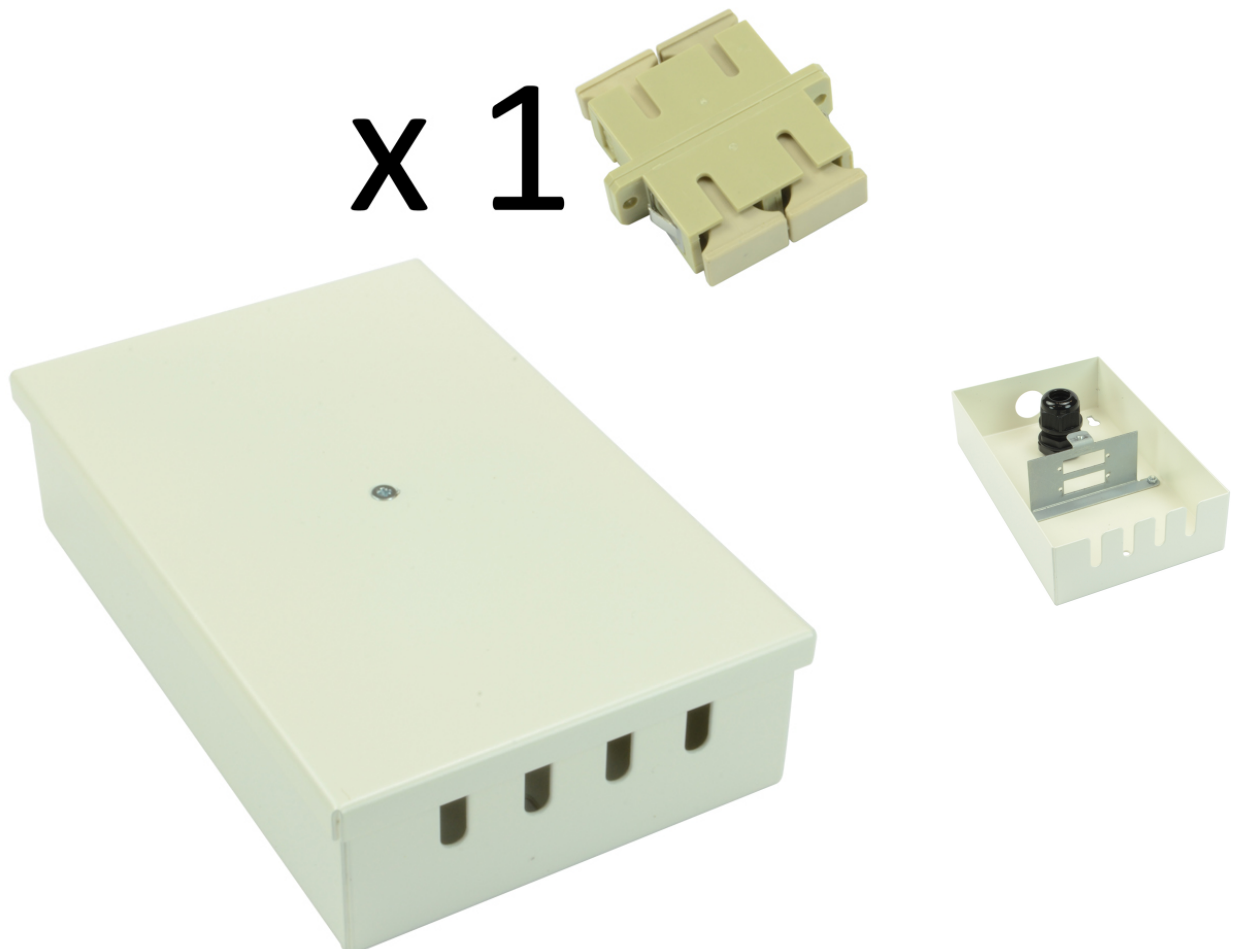

Tamperproof Fibre Wall Box SC Duplex Multimode 1 Adaptor

Product Images

Product Code: T70-0272

Short Description

A tamperproof fibre optic break out box loaded with 1 SC duplex multimode adaptor. The box is also available unloaded in a 2 connector version.

Dimensions:

- Width - 100mm
- Depth - 40mm
- Height - 160mm
- Weight - 0.6kg fully loaded
- Cable entry - 1 x 20mm gland hole
- Colour -White

Description

A tamperproof fibre optic break out box loaded with 1 SC duplex multimode adaptor. The box is also available unloaded in a 2 connector version.

Dimensions:

- Width - 100mm
- Depth - 40mm
- Height - 160mm
- Weight - 0.6kg fully loaded
- Cable entry - 1 x 20mm gland hole
- Colour -White