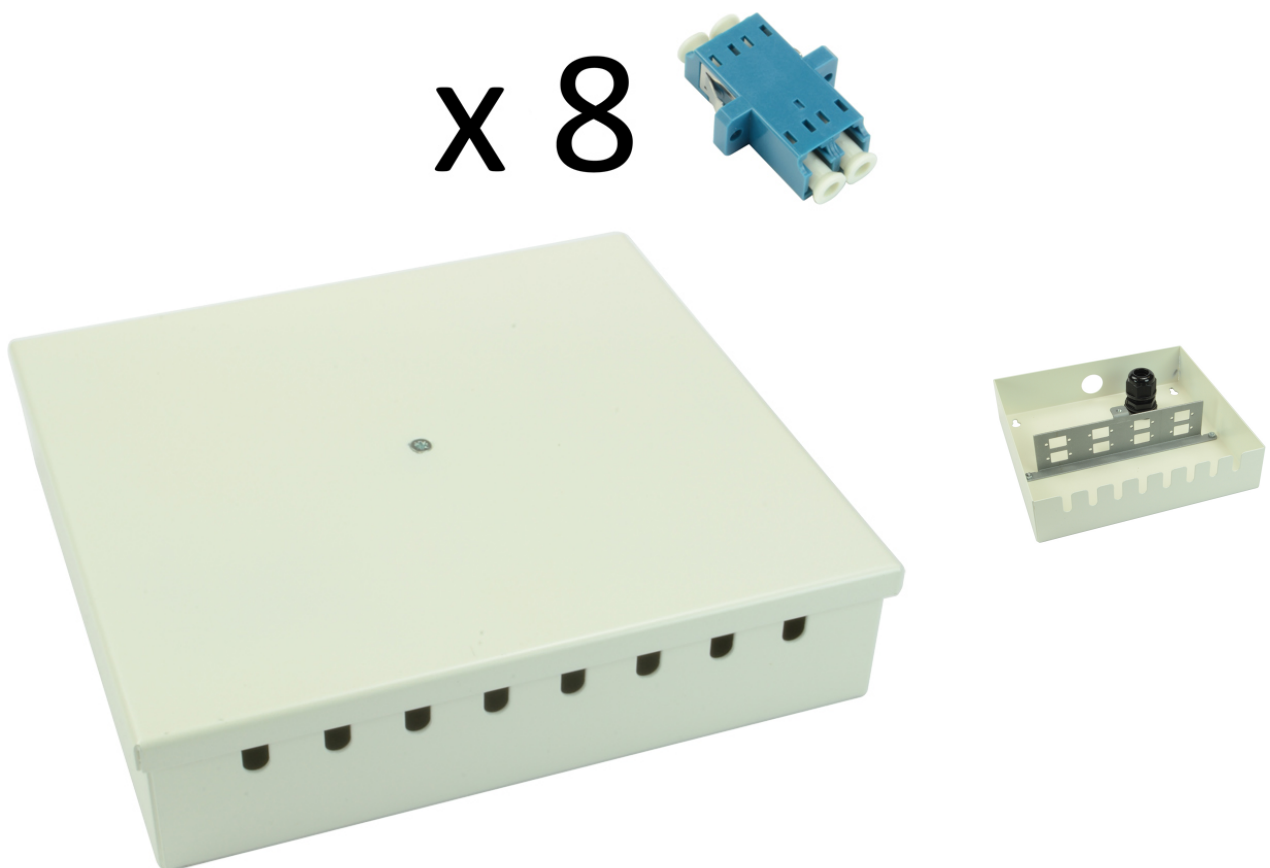

Tamperproof Fibre Wall Box LC Duplex Singlemode 8 Adaptor

Product Images

Product Code: T70-0270

Short Description

A tamperproof fibre optic break out box loaded with 8 LC duplex singlemode adaptors. The box is also available in a 4 connector version.

Dimensions:

- Width - 172mm
- Depth - 40mm
- Height - 160mm
- Weight - 0.9kg fully loaded
- Cable entry - 1 x 20mm gland hole
- Colour -White

Description

A tamperproof fibre optic break out box loaded with 8 LC duplex singlemode adaptors. The box is also available in a 4 connector version.

Dimensions:

- Width - 172mm
- Depth - 40mm
- Height - 160mm
- Weight - 0.9kg fully loaded
- Cable entry - 1 x 20mm gland hole
- Colour -White