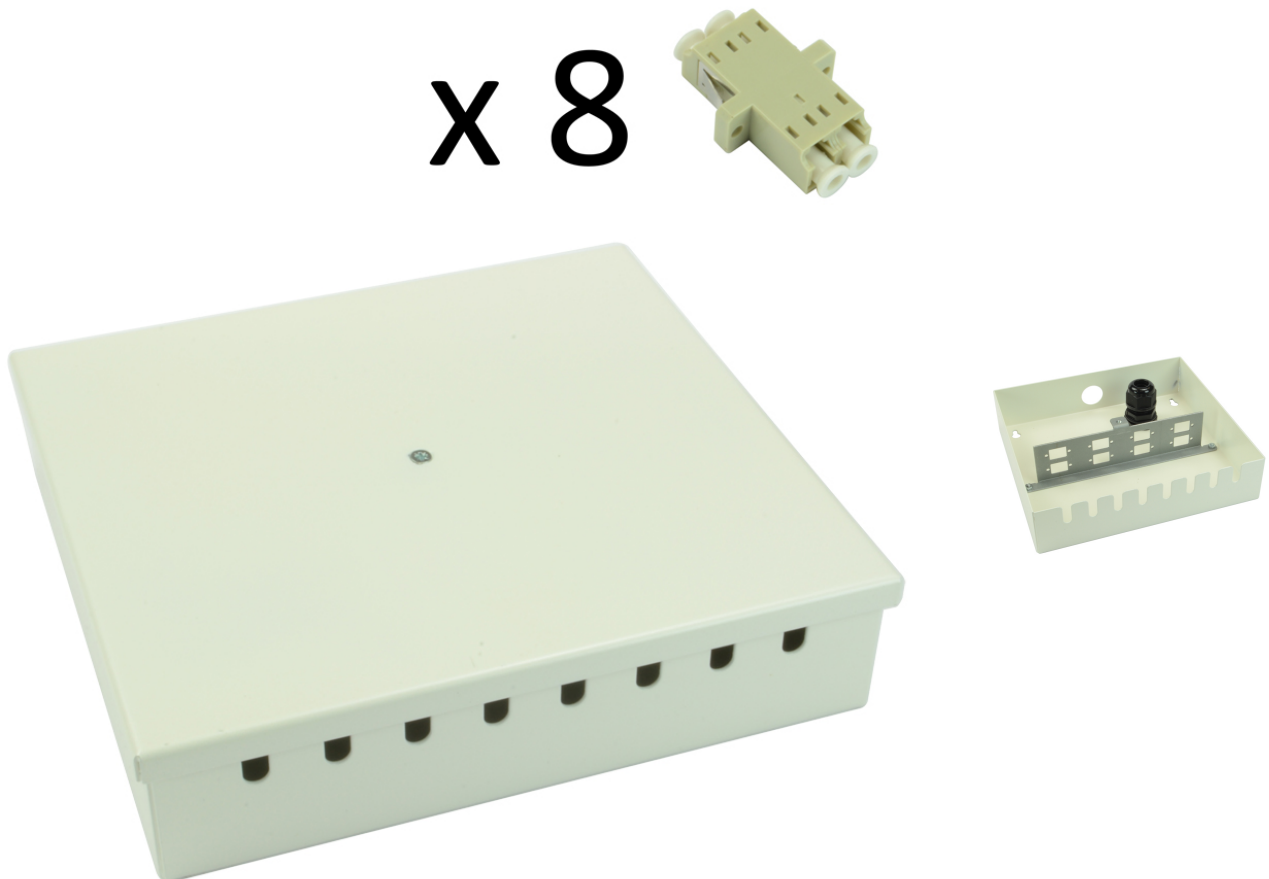

Tamperproof Fibre Wall Box LC Duplex Multimode 8 Adaptor

Product Images

Product Code: T70-0268

Short Description

A tamperproof fibre optic break out box loaded with 8 LC duplex multimode adaptors. The box is also available in a 4 connector version.

1

Dimensions:

- Width - 172mm
- Depth - 40mm
- Height - 160mm
- Weight - 0.9kg fully loaded
- Cable entry - 1 x 20mm gland hole
- Colour -White

Description

A tamperproof fibre optic break out box loaded with 8 LC duplex multimode adaptors. The box is also available in a 4 connector version.

Dimensions:

- Width - 172mm
- Depth - 40mm
- Height - 160mm
- Weight - 0.9kg fully loaded
- Cable entry - 1 x 20mm gland hole
- Colour -White