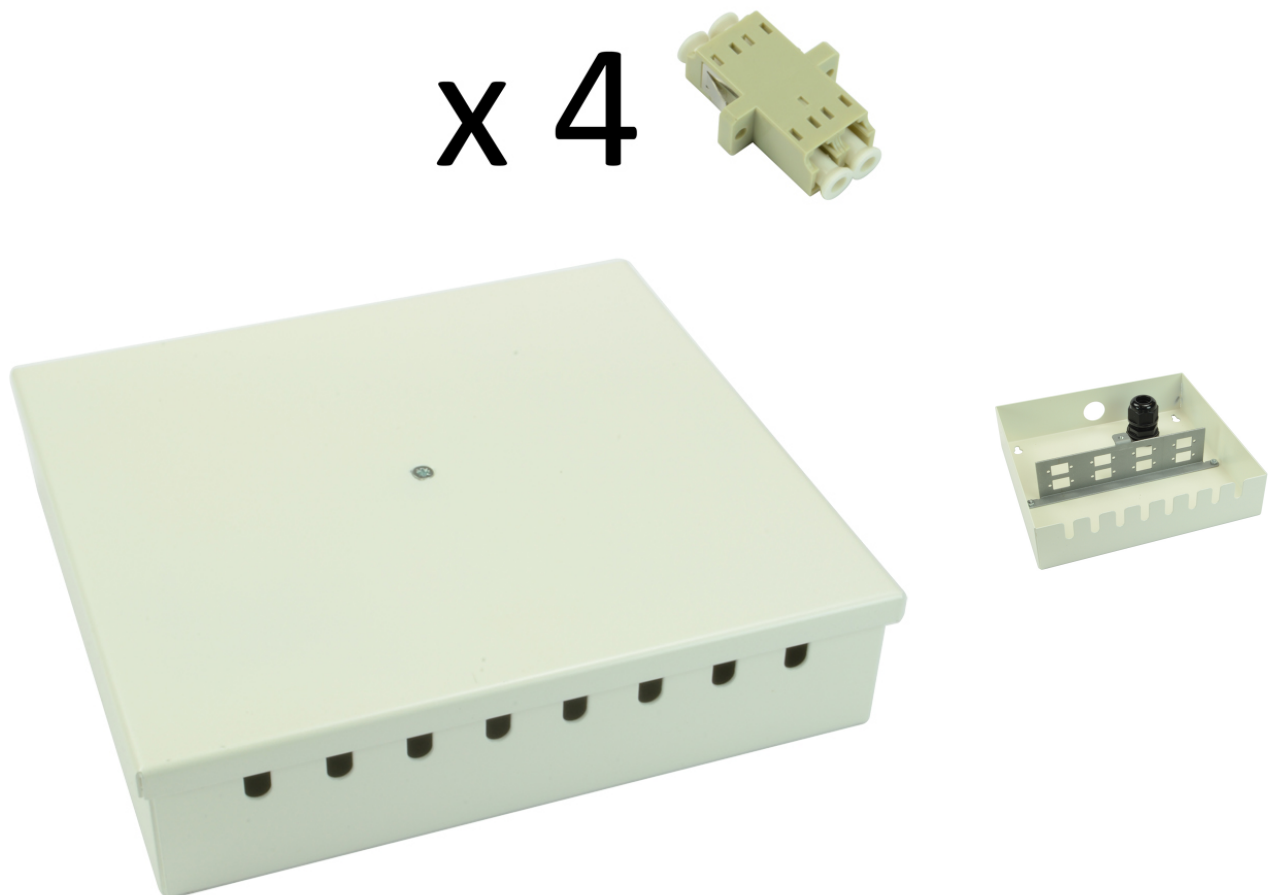

Tamperproof Fibre Wall Box LC Duplex Multimode 4 Adaptor

Product Images

Product Code: T70-0267

Short Description

A tamperproof fibre optic break out box loaded with 4 LC duplex multimode adaptors. The box is also available in a 16 connector version.

Dimensions:

- Width - 172mm
- Depth - 40mm
- Height - 160mm
- Weight - 0.9kg fully loaded
- Cable entry - 1 x 20mm gland hole
- Colour -White

Description

A tamperproof fibre optic break out box loaded with 4 LC duplex multimode adaptors. The box is also available in a 16 connector version.

Dimensions:

- Width - 172mm
- Depth - 40mm
- Height - 160mm
- Weight - 0.9kg fully loaded
- Cable entry - 1 x 20mm gland hole
- Colour -White