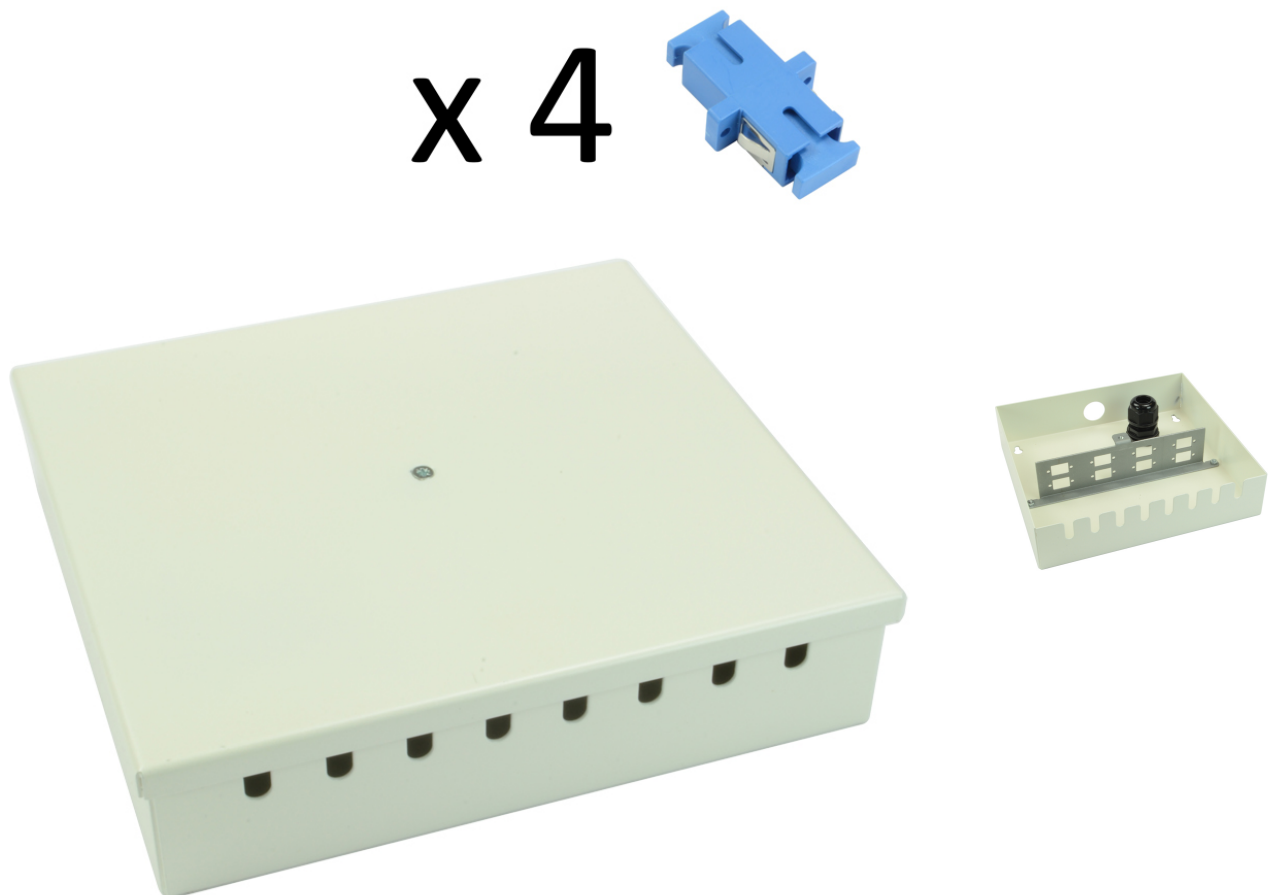

# Tamperproof Fibre Wall Box SC Singlemode 4 Adaptor

Product Images

Product Code: T70-0265

---

---

## Short Description

A tamperproof fibre optic break out box loaded with 4 SC simplex singlemode adaptors. The box is also available in an 8 connector version.

**Dimensions:**

- Width - 172mm
- Depth - 40mm
- Height - 160mm
- Weight - 0.9kg fully loaded
- Cable entry - 1 x 20mm gland hole
- Colour -White

## Description

---

A tamperproof fibre optic break out box loaded with 4 SC simplex singlemode adaptors. The box is also available in an 8 connector version.

**Dimensions:**

- Width - 172mm
- Depth - 40mm
- Height - 160mm
- Weight - 0.9kg fully loaded
- Cable entry - 1 x 20mm gland hole
- Colour -White