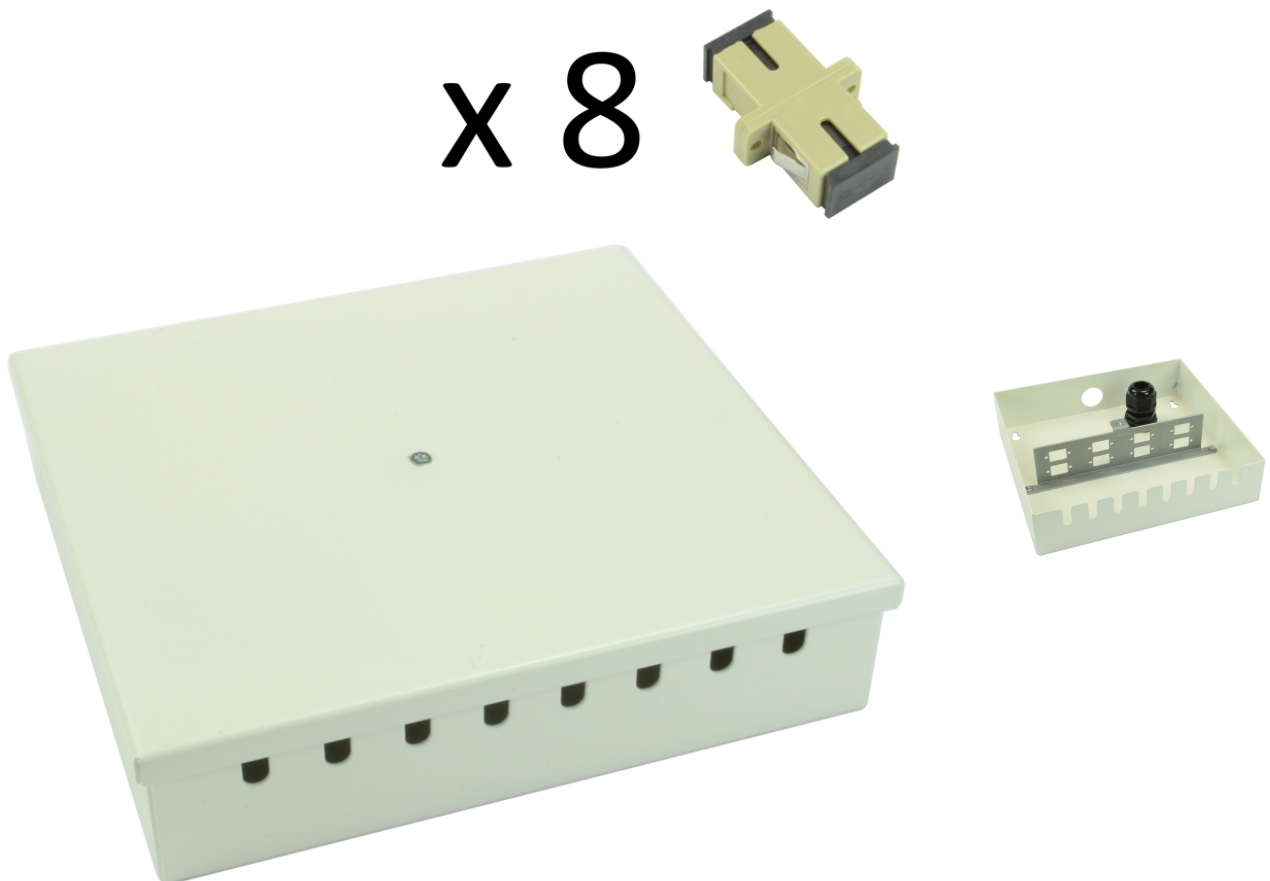

# Tamperproof Fibre Wall Box SC Simplex Multimode 8 Adaptor

Product Images

Product Code: T70-0264

---

## Short Description

---

A tamperproof fibre optic break out box loaded with 8 SC simplex multimode adaptors. The box is also available in a 4 connector version.

1

**Dimensions:**

- Width - 172mm
- Depth - 40mm
- Height - 160mm
- Weight - 0.9kg fully loaded
- Cable entry - 1 x 20mm gland hole
- Colour -White

## Description

---

A tamperproof fibre optic break out box loaded with 8 SC simplex multimode adaptors. The box is also available in a 4 connector version.

**Dimensions:**

- Width - 172mm
- Depth - 40mm
- Height - 160mm
- Weight - 0.9kg fully loaded
- Cable entry - 1 x 20mm gland hole
- Colour -White