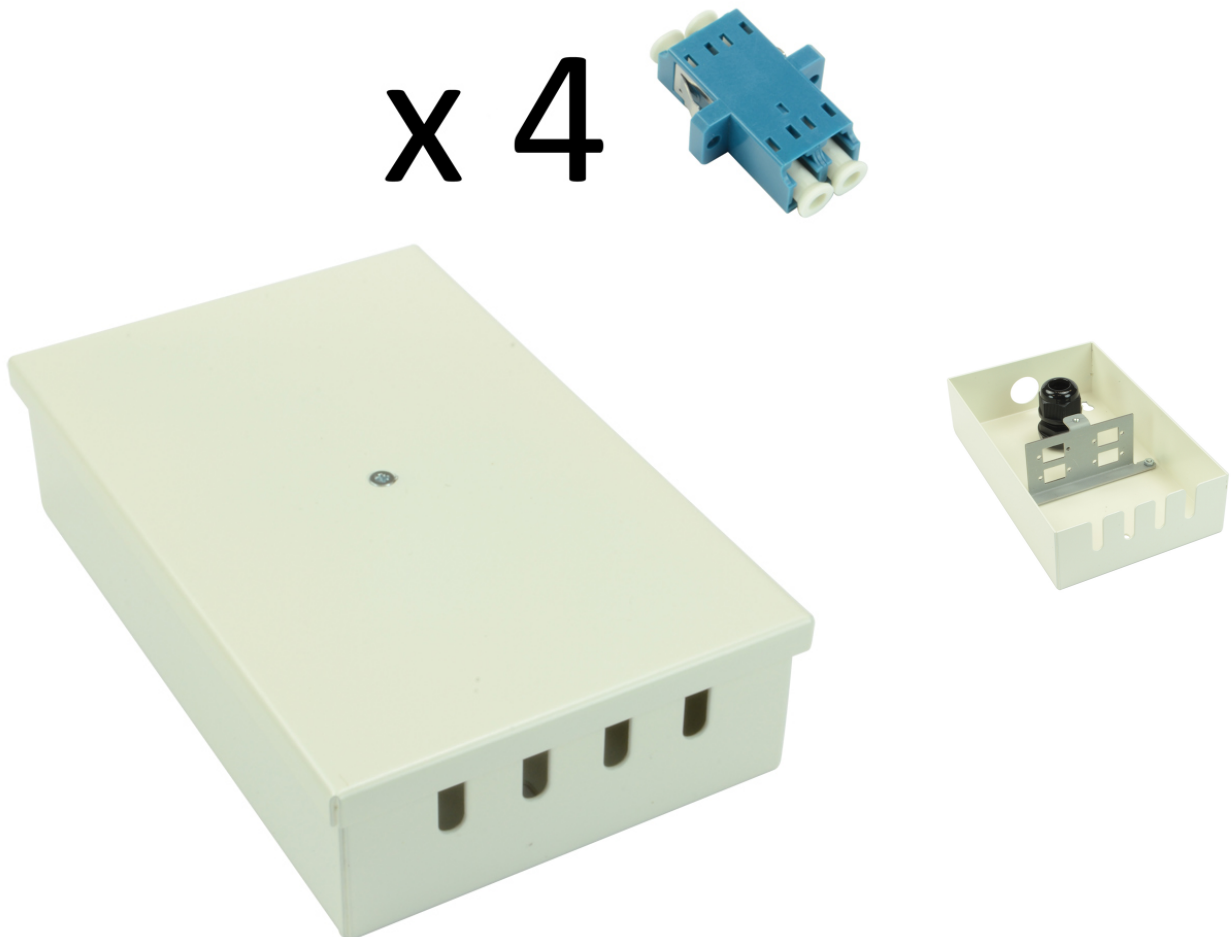

# Tamperproof Fibre Wall Box LC Duplex Singlemode 4 Adaptor

Product Images

Product Code: T70-0261

---

## Short Description

---

A tamperproof fibre optic break out box loaded with 4 LC duplex singlemode adaptors. The box is also available unloaded in a 2 connector version.

1

**Dimensions:**

- Width - 100mm
- Depth - 40mm
- Height - 160mm
- Weight - 0.6kg fully loaded
- Cable entry - 1 x 20mm gland hole
- Colour -White

## Description

---

A tamperproof fibre optic break out box loaded with 4 LC duplex singlemode adaptors. The box is also available unloaded in a 2 connector version.

**Dimensions:**

- Width - 100mm
- Depth - 40mm
- Height - 160mm
- Weight - 0.6kg fully loaded
- Cable entry - 1 x 20mm gland hole
- Colour -White