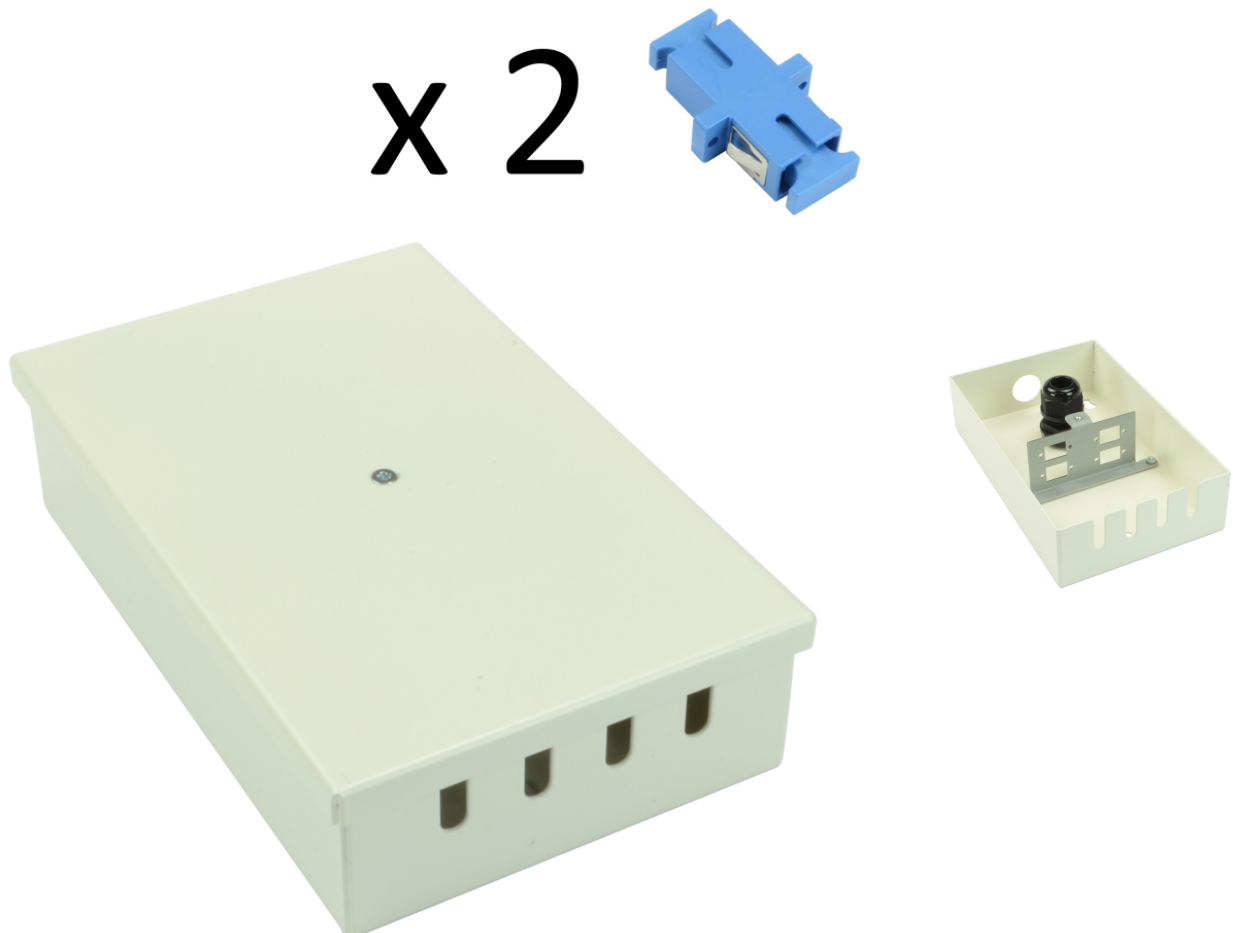

# Tamperproof Fibre Wall Box SC Simplex Singlemode 2 Adaptor

Product Images

Product Code: T70-0256

---

## Short Description

---

A tamperproof fibre optic break out box loaded with 2 SC simplex singlemode adaptors. The box is also available unloaded in a 4 connector version.

**Dimensions:**

- Width - 100mm
- Depth - 40mm
- Height - 160mm
- Weight - 0.6kg fully loaded
- Cable entry - 1 x 20mm gland hole
- Colour -White

## Description

---

A tamperproof fibre optic break out box loaded with 2 SC simplex singlemode adaptors. The box is also available unloaded in a 4 connector version.

**Dimensions:**

- Width - 100mm
- Depth - 40mm
- Height - 160mm
- Weight - 0.6kg fully loaded
- Cable entry - 1 x 20mm gland hole
- Colour -White