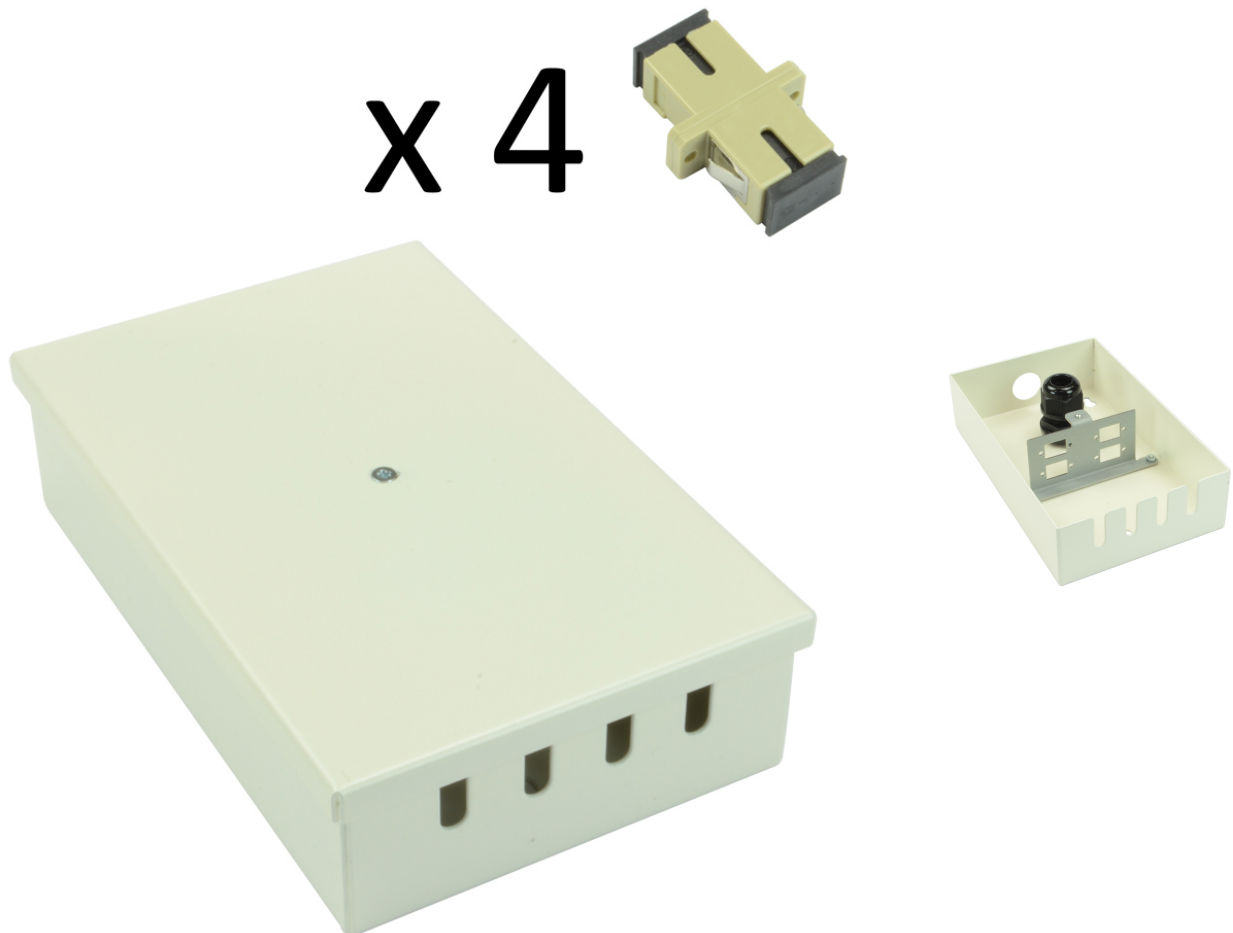

Tamperproof Fibre Wall Box SC Simplex Multimode 4 Adaptor

Product Images

Product Code: T70-0255

Short Description

A tamperproof fibre optic break out box loaded with 4 SC simplex multimode adaptors. The box is also available unloaded in a 2 connector version.

Dimensions:

- Width - 100mm
- Depth - 40mm
- Height - 160mm
- Weight - 0.6kg fully loaded
- Cable entry - 1 x 20mm gland hole
- Colour -White

Description

A tamperproof fibre optic break out box loaded with 4 SC simplex multimode adaptors. The box is also available unloaded in a 2 connector version.

Dimensions:

- Width - 100mm
- Depth - 40mm
- Height - 160mm
- Weight - 0.6kg fully loaded
- Cable entry - 1 x 20mm gland hole
- Colour -White