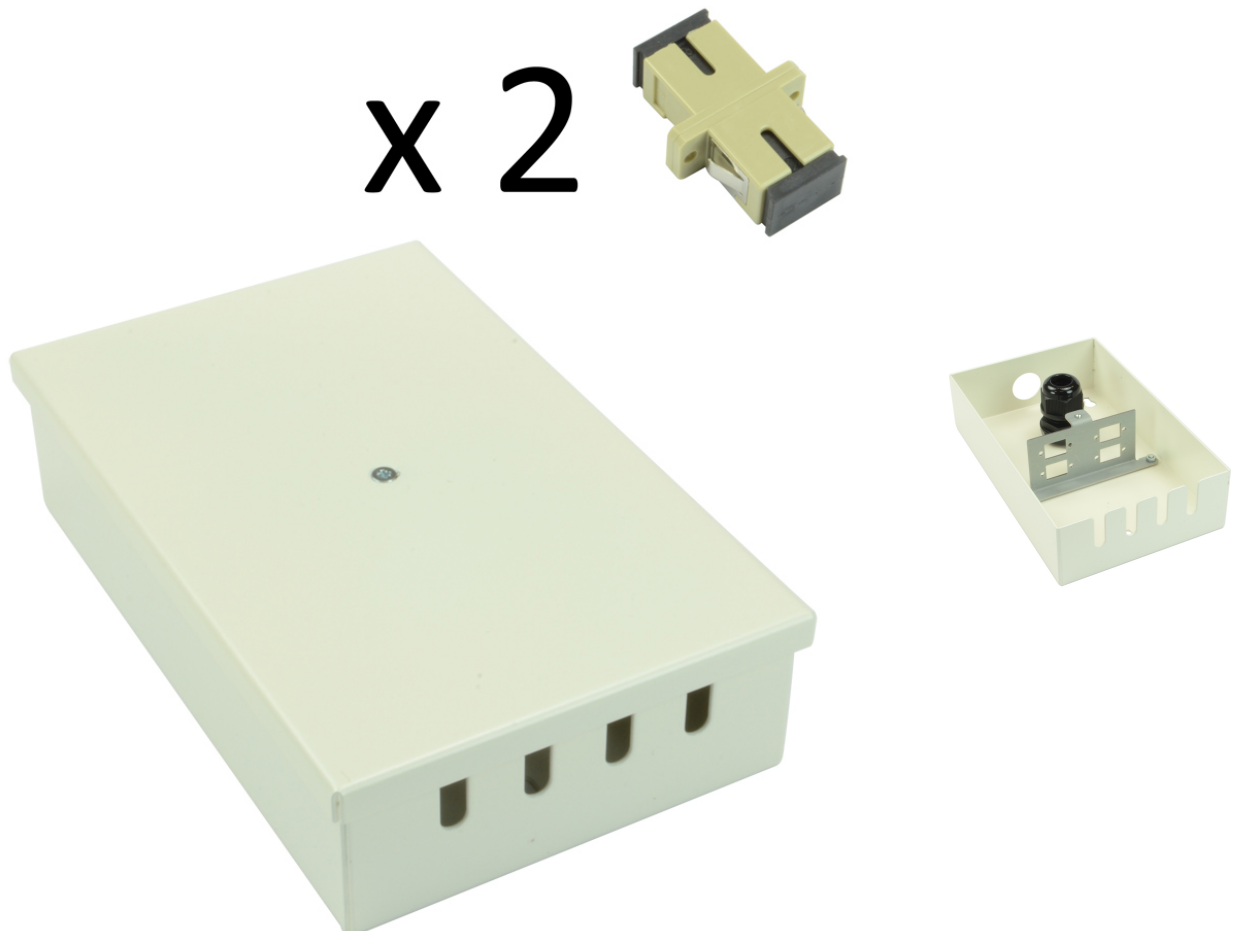

Tamperproof Fibre Wall Box SC Simplex Multimode 2 Adaptor

Product Images

Product Code: T70-0254

Short Description

A tamperproof fibre optic break out box loaded with 2 SC simplex multimode adaptors. The box is also available unloaded in a 4 connector version.

1

Dimensions:

- Width - 100mm
- Depth - 40mm
- Height - 160mm
- Weight - 0.6kg fully loaded
- Cable entry - 1 x 20mm gland hole
- Colour -White

Description

A tamperproof fibre optic break out box loaded with 2 SC simplex multimode adaptors. The box is also available unloaded in a 4 connector version.

Dimensions:

- Width - 100mm
- Depth - 40mm
- Height - 160mm
- Weight - 0.6kg fully loaded
- Cable entry - 1 x 20mm gland hole
- Colour -White