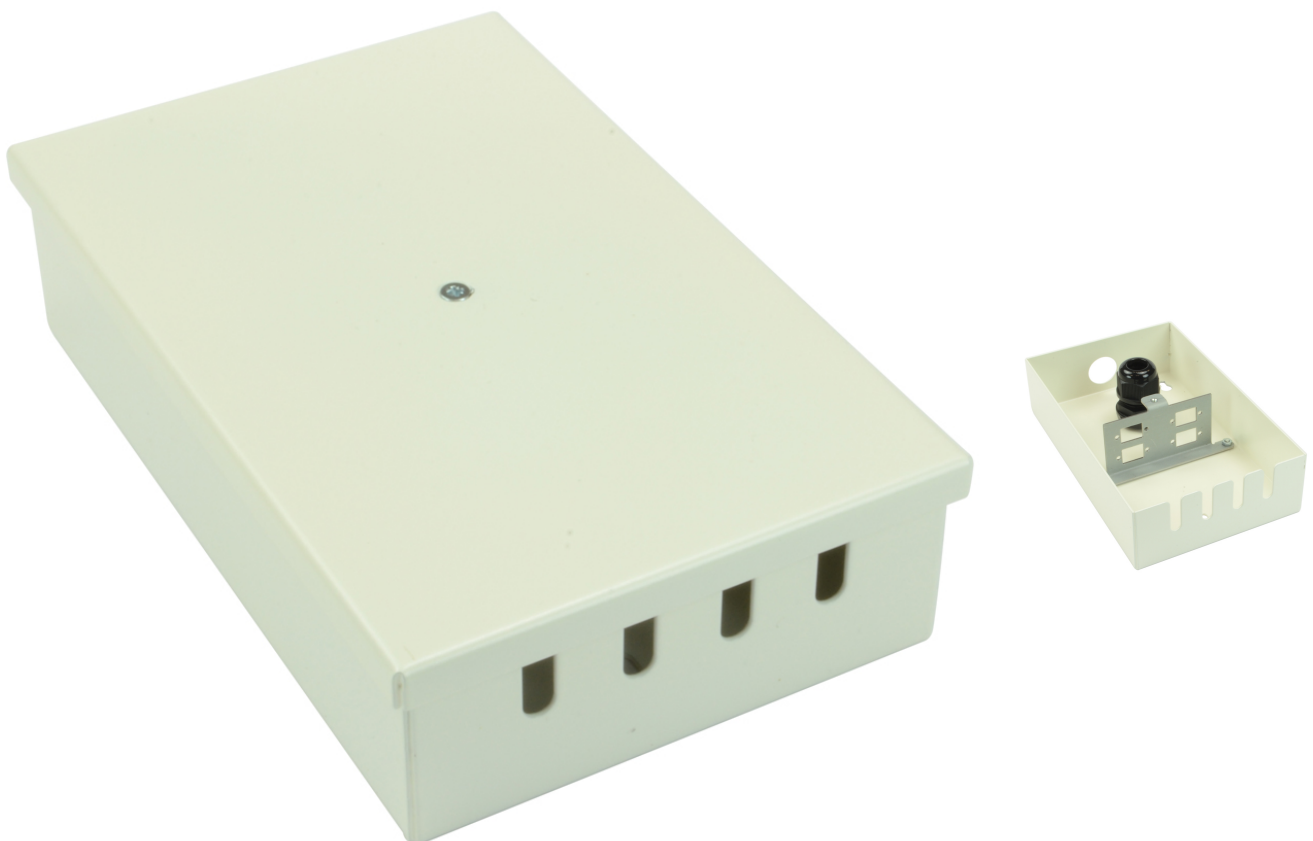

Tamperproof Fibre Wall Box SC or LC 2/4 Adaptor Unloaded

Product Images

Product Code: T70-0253

Short Description

A tamperproof fibre optic break out box which can take up to 4 SC simplex or LC duplex fibre connectors. Supplied unloaded, versions are also available pre-loaded with 2 or 4 SC simplex or LC

duplex connectors.

Dimensions:

- Width - 100mm
- Depth - 40mm
- Height - 160mm
- Weight - 0.6kg fully loaded
- Cable entry - 1 x 20mm gland hole
- Colour -White

Description

A tamperproof fibre optic break out box which can take up to 4 SC simplex or LC duplex fibre connectors. Supplied unloaded, versions are also available pre-loaded with 2 or 4 SC simplex or LC duplex connectors.

Dimensions:

- Width - 100mm
- Depth - 40mm
- Height - 160mm
- Weight - 0.6kg fully loaded
- Cable entry - 1 x 20mm gland hole
- Colour -White