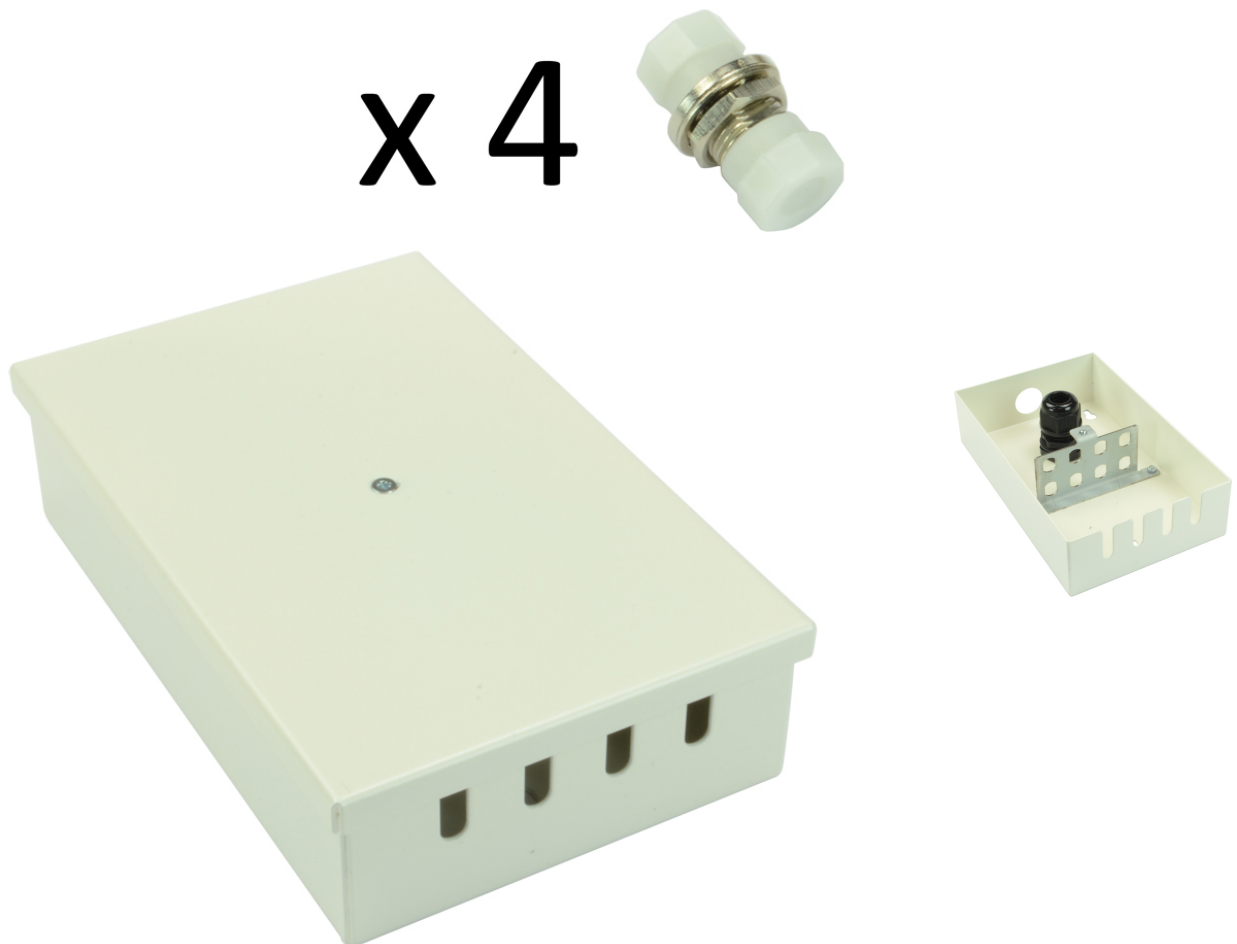

Tamperproof Fibre Wall Box FC Singlemode 4 Adaptor

Product Images

Product Code: T70-0242

Short Description

A tamperproof fibre optic break out box loaded with 4 FC singlemode adaptors. The box is also available unloaded and in an 8 connector version.

Dimensions:

- Width - 100mm
- Depth - 40mm
- Height - 160mm
- Weight - 0.6kg fully loaded
- Cable entry - 1 x 20mm gland hole
- Colour -White

Description

A tamperproof fibre optic break out box loaded with 4 FC singlemode adaptors. The box is also available unloaded and in an 8 connector version.

Dimensions:

- Width - 100mm
- Depth - 40mm
- Height - 160mm
- Weight - 0.6kg fully loaded
- Cable entry - 1 x 20mm gland hole
- Colour -White