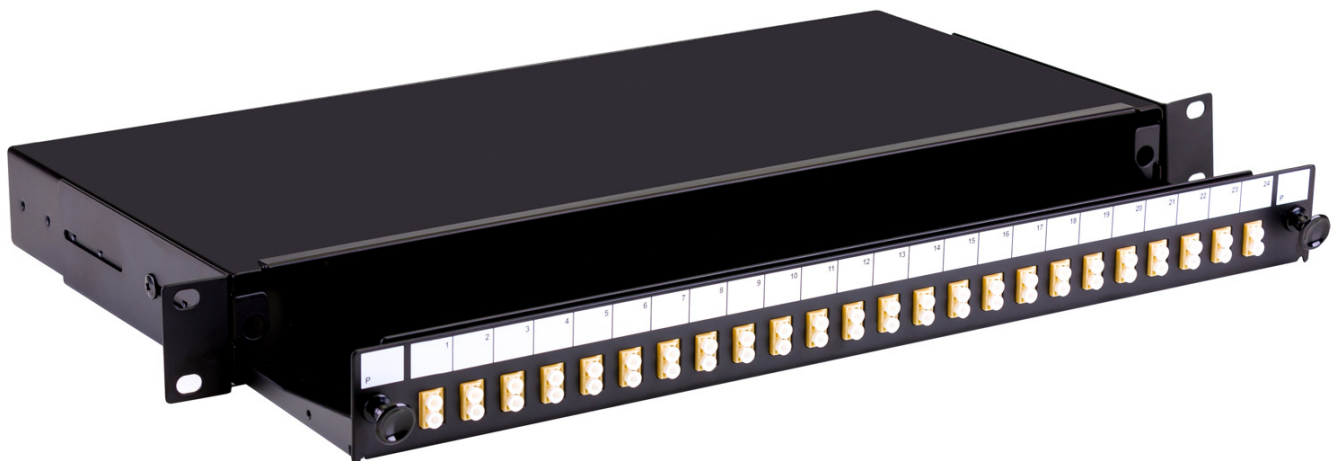

Fusion Sliding Patch Panel LC Singlemode - 8 Adaptor

Product Images

Product Code: T70-0220

x 8

Short Description

A fibre optic patch panel with sliding tray to take up to 24 SC or LC fibre connectors. This panel is supplied loaded with 8 LC singlemode adaptors

This 1U panel has 4 x 10mm gland holes and 2 x 20mm gland holes for cable entry and is 200mm deep.

The panel is also available unloaded or pre-loaded with 4, 8 or 24 fibre adaptors and simple splice management.

Specifications:

- Width - 48mm
- Depth - 200mm
- Height - 1U (44mm)
- Weight - 2.6kg fully loaded
- Cable entry - 4 x 10mm, 2 x 20mm gland holes
- Colour -Black

Description

A fibre optic patch panel with sliding tray to take up to 24 SC or LC fibre connectors. This panel is supplied loaded with 8 LC singlemode adaptors