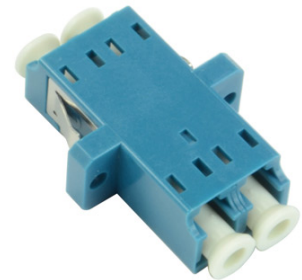

Fusion Sliding Patch Panel LC Singlemode - 8 Adaptor

Product Images

Product Code: T70-0220

x 8

Short Description

A fibre optic patch panel with sliding tray to take up to 24 SC or LC fibre connectors. This panel is supplied loaded with 8 LC singlemode adaptors

This 1U panel has 4 x 10mm gland holes and 2 x 20mm gland holes for cable entry and is 200mm deep.

The panel is also available unloaded or pre-loaded with 4, 8 or 24 fibre adaptors and simple splice management.

Specifications:

- Width - 48mm
- Depth - 200mm
- Height - 1U (44mm)
- Weight - 2.6kg fully loaded
- Cable entry - 4 x 10mm, 2 x 20mm gland holes
- Colour -Black

Description

A fibre optic patch panel with sliding tray to take up to 24 SC or LC fibre connectors. This panel is supplied loaded with 8 LC singlemode adaptors