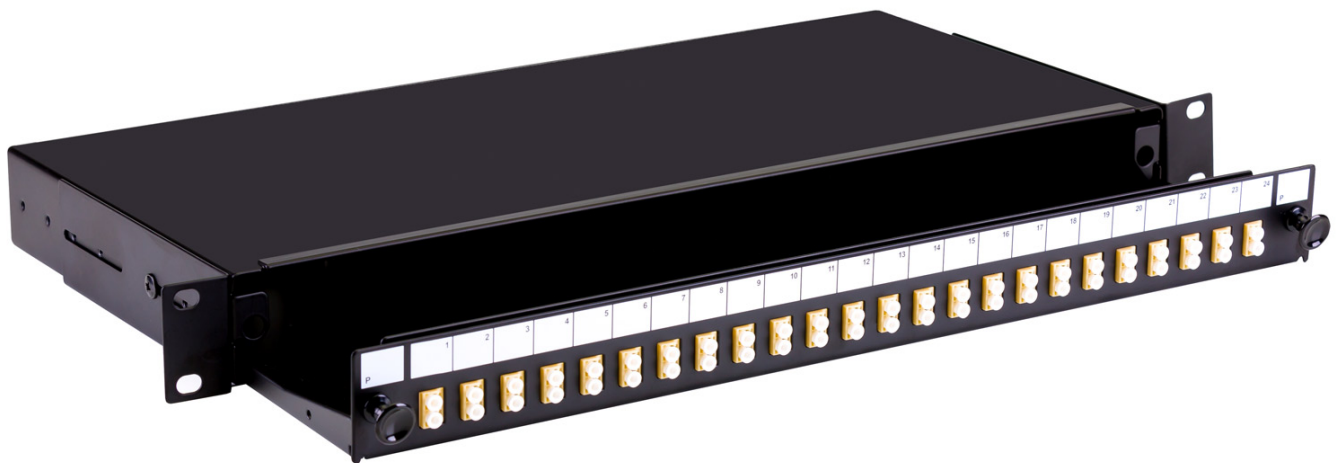

Fusion Sliding Patch Panel LC Multimode - 24 Adaptor

Product Images

Product Code: T70-0217

x24 

Short Description

A fibre optic patch panel with sliding tray to take up to 24 SC or LC fibre connectors. This panel is supplied loaded with 24 LC multimode adaptors

This 1U panel has 4 x 10mm gland holes and 2 x 20mm gland holes for cable entry and is 200mm deep.

The panel is also available unloaded or pre-loaded with 4, 8 or 12 fibre adaptors and simple splice management.

Specifications:

- Width - 48mm
- Depth - 200mm
- Height - 1U (44mm)
- Weight - 2.6kg fully loaded
- Cable entry - 4 x 10mm, 2 x 20mm gland holes
- Colour -Black

Description

A fibre optic patch panel with sliding tray to take up to 24 SC or LC fibre connectors. This panel is supplied loaded with 24 LC multimode adaptors