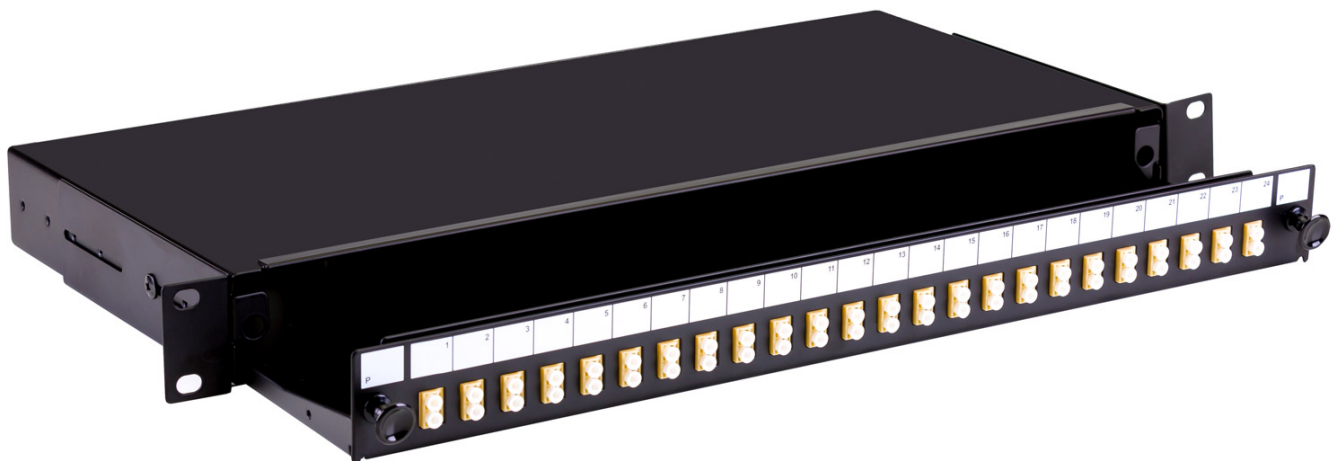

# Fusion Sliding Patch Panel SC Singlemode - 24 Adaptor

Product Images

Product Code: T70-0212

x24

## Short Description

A fibre optic patch panel with sliding tray to take up to 24 SC or LC fibre connectors. This panel is supplied loaded with 24 SC singlemode adaptors

This 1U panel has 4 x 10mm gland holes and 2 x 20mm gland holes for cable entry and is 200mm deep.

### **Specifications:**

- Width - 48mm
- Depth - 200mm
- Height - 1U (44mm)
- Weight - 2.6kg fully loaded
- Cable entry - 4 x 10mm, 2 x 20mm gland holes
- Colour -Black

## **Description**

---

A fibre optic patch panel with sliding tray to take up to 24 SC or LC fibre connectors. This panel is supplied loaded with 24 SC singlemode adaptors

This 1U panel has 4 x 10mm gland holes and 2 x 20mm gland holes for cable entry and is 200mm deep. The panel is also available unloaded or pre-loaded with 4, 8 or 12 fibre adaptors and simple splice management.