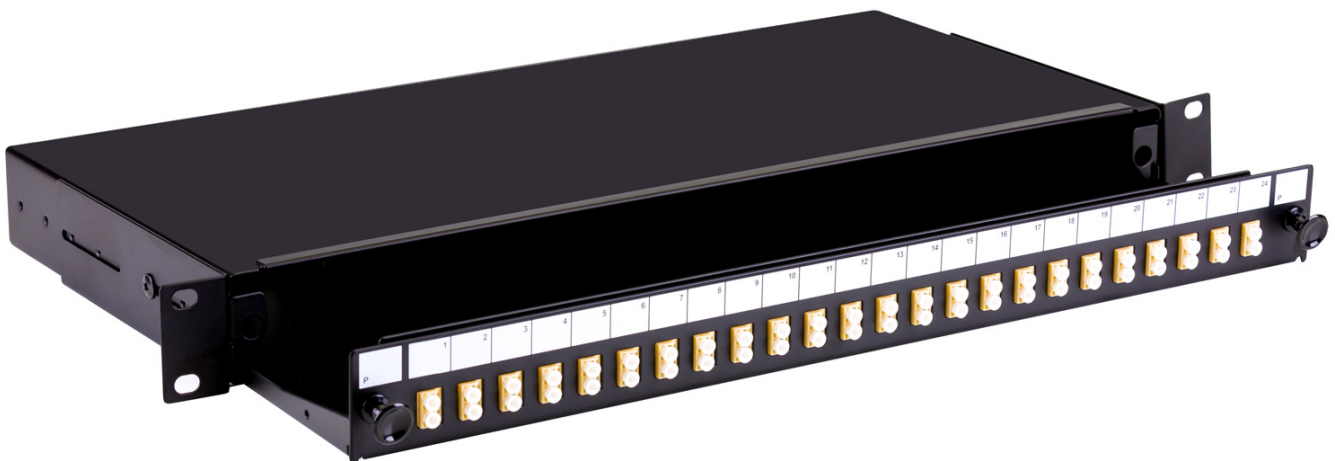

Fusion Sliding Patch Panel SC Singlemode - 8 Adaptor

Product Images

Product Code: T70-0210

x 8

Short Description

A fibre optic patch panel with sliding tray to take up to 24 SC or LC fibre connectors. This panel is supplied loaded with 8 SC singlemode adaptors

This 1U panel has 4 x 10mm gland holes and 2 x 20mm gland holes for cable entry and is 200mm deep.

The panel is also available unloaded or pre-loaded with 4, 12 or 24 fibre adaptors and simple splice management.

Specifications:

- Width - 48mm
- Depth - 200mm
- Height - 1U (44mm)
- Weight - 2.6kg fully loaded
- Cable entry - 4 x 10mm, 2 x 20mm gland holes
- Colour -Black

Description

A fibre optic patch panel with sliding tray to take up to 24 SC or LC fibre connectors. This panel is supplied loaded with 8 SC singlemode adaptors