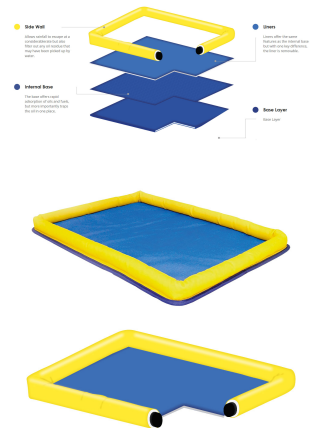

# Ecospill Plant Nappy Medium - 1000 x 685mm

Product Images

Product Code: S83-1544

## Short Description

The Medium Plant Nappy is an extremely popular size due to its vast array of applications, compact

enough to be carried anywhere with large absorbing capacities, you can ensure that the environment is protected at all times.

#### Typical Uses

- Water Pumps
- 2.7Kva Generator
- Catchment area when refuelling
- Small to medium plant machinery
- Traffic signals

Size: 1000 x 685mm

Absorbency: 4.5Ltr

Weight: 2kg

**See data sheet and absorbency guide for further details.**

## **Description**

---

The Medium Plant Nappy is an extremely popular size due to its vast array of applications, compact enough to be carried anywhere with large absorbing capacities, you can ensure that the environment is protected at all times.