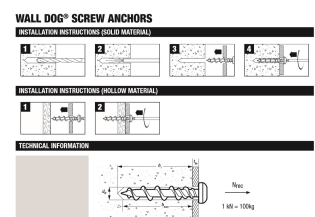

DeWalt Wall Dog Multipurpose Panhead Self-Tapping Screws 32mm White Pk100

Product Images

Product Code: R02-1606

Short Description

All-steel fixing that can be used in most base materials including concrete requiring no plastic plugs.

Description

All-steel fixing that can be used in most base materials including concrete.

No pre-drilling required in wood or plasterboard.

Suitable for installing fire clips, consumer units, back boxes, conduit, trunking and smoke alarms.