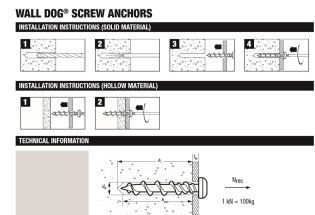

DeWalt Wall Dog Multipurpose Countersunk Self-Tapping Screws 32mm White Pk100

Product Images

Product Code: R02-1602

Short Description

All-steel fixing that can be used in most base materials including concrete requiring no plastic plugs.

Description

All-steel fixing that can be used in most base materials including concrete.

No pre-drilling required in wood or plasterboard.

Suitable for installing fire clips, consumer units, back boxes, conduit, trunking and smoke alarms.

No Plastic Plugs Required

Quick & Easy to Install