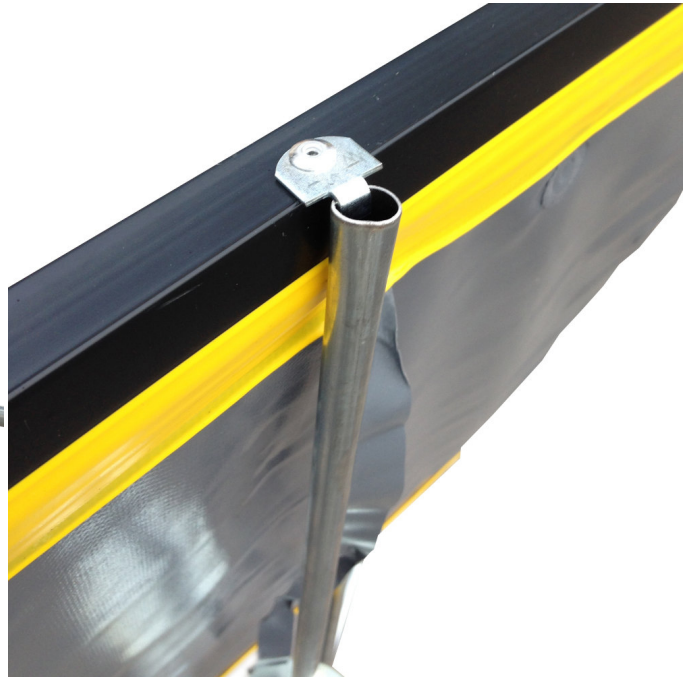

# Footway Closed Collapsible Road Sign - 600 x 450mm

Product Images

Product Code: S09-1494

## Short Description

---

600 x 450mm Footway Closed sign with heavy duty metal tripod

Flexible Non Reflective panel

Fully compliant with chapter 8 requirements

Erect in seconds

Easy to store

Ref: 7018

## Description

---

600 x 450mm Footway Closed sign with heavy duty metal tripod

Flexible Non Reflective panel

Fully compliant with chapter 8 requirements

Erect in seconds

Easy to store

Ref: 7018