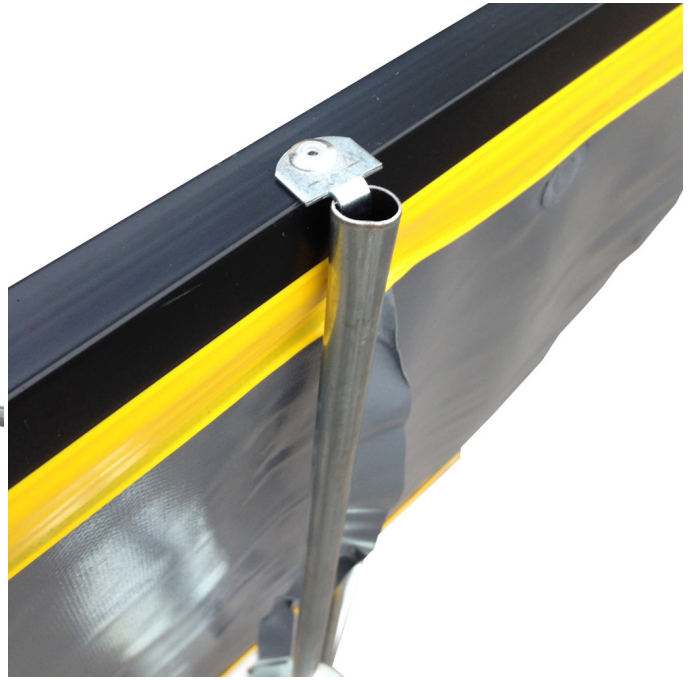

Pedestrians Use Other Footway Collapsible Road Sign - 600 x 450mm

Product Images

Product Code: S09-1493

Short Description

600 x 450mm Pedestrians Use Other Footway sign with heavy duty metal tripod

Flexible Non Reflective panel

Fully compliant with chapter 8 requirements

Erect in seconds

Easy to store

Ref: 7018

Description

600 x 450mm Pedestrians Use Other Footway sign with heavy duty metal tripod

Flexible Non Reflective panel

Fully compliant with chapter 8 requirements

Erect in seconds

Easy to store

Ref: 7018