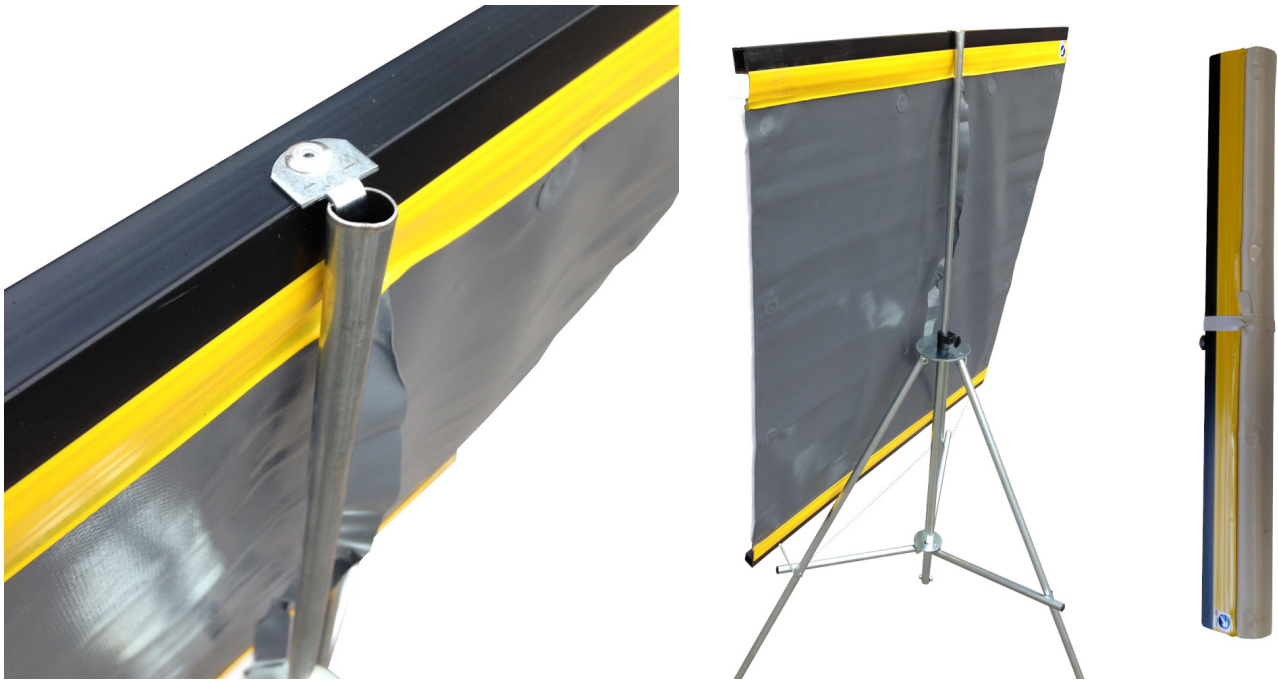

Chapter 8 Collapsible Road Sign Pack 750mm

Product Images

Product Code: S09-1491

Short Description

Convenient flexible Class 1 pack with tripods supplied to assist with General Chapter 8 Roadworks

Description

Convenient flexible Class 1 pack with tripods supplied to assist with General Chapter 8 Roadworks

Features

Flexible Class 1 Reflective panels

Fully compliant with chapter 8 requirements

Erect in seconds

Easy to store

Contents include:

4 x Men at Work Signs

2 x End Supplementary Plate

2 x Road Narrows Reversible Signs

2 x Directional Arrow Reversible Signs

8 x Standard Metal Tripod Stands

8 x Sign Bags

8 x Weight Bags