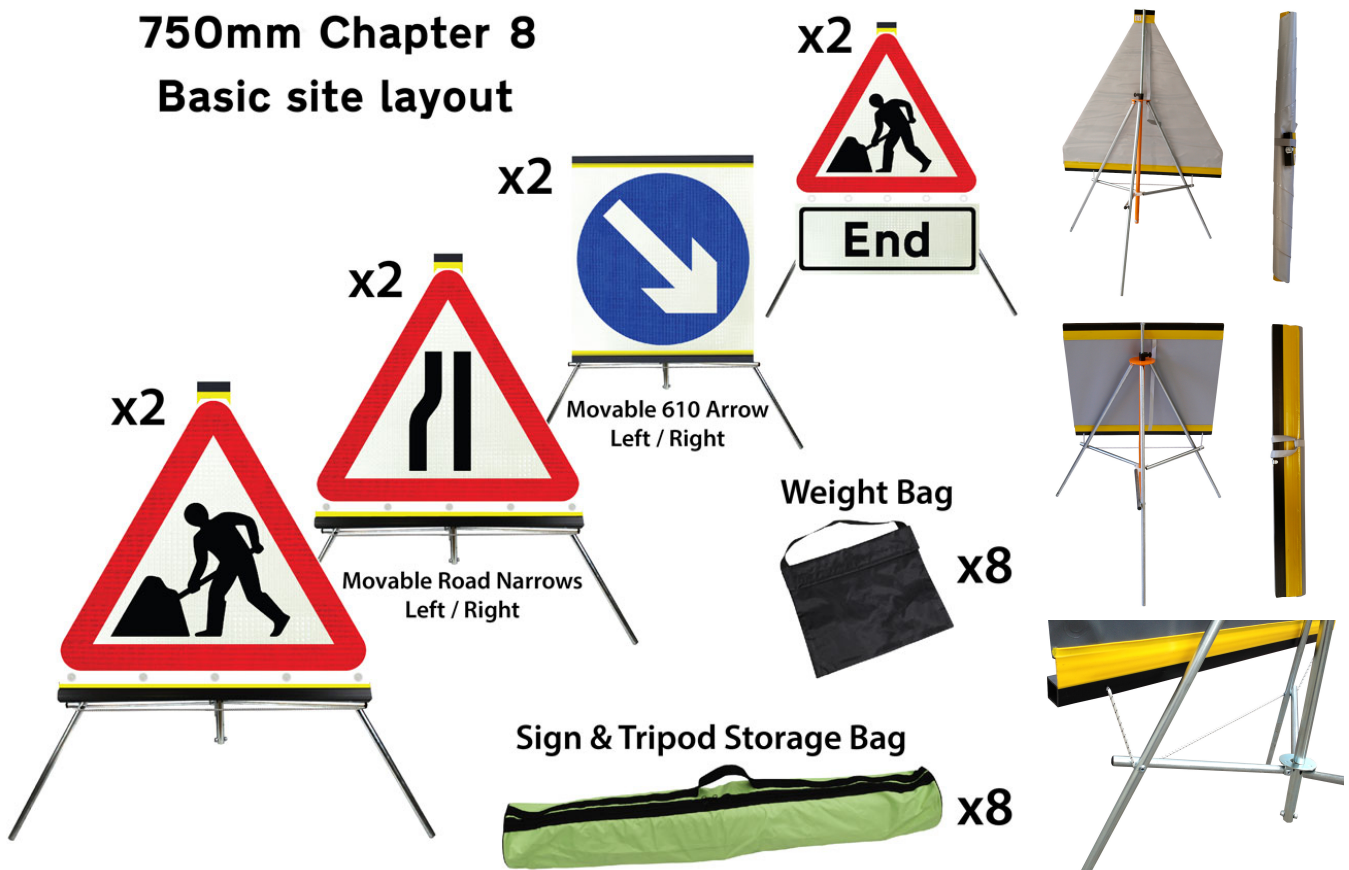

Chapter 8 Collapsible Road Sign Pack 750mm

Product Images

Product Code: S09-1491

Short Description

Convenient flexible Class 1 pack with tripods supplied to assist with General Chapter 8 Roadworks

Description

Convenient flexible Class 1 pack with tripods supplied to assist with General Chapter 8 Roadworks

Features

Flexible Class 1 Reflective panels

Fully compliant with chapter 8 requirements

Erect in seconds

Easy to store

Contents include:

4 x Men at Work Signs

2 x End Supplementary Plate

2 x Road Narrows Reversible Signs

2 x Directional Arrow Reversible Signs

8 x Standard Metal Tripod Stands

8 x Sign Bags

8 x Weight Bags