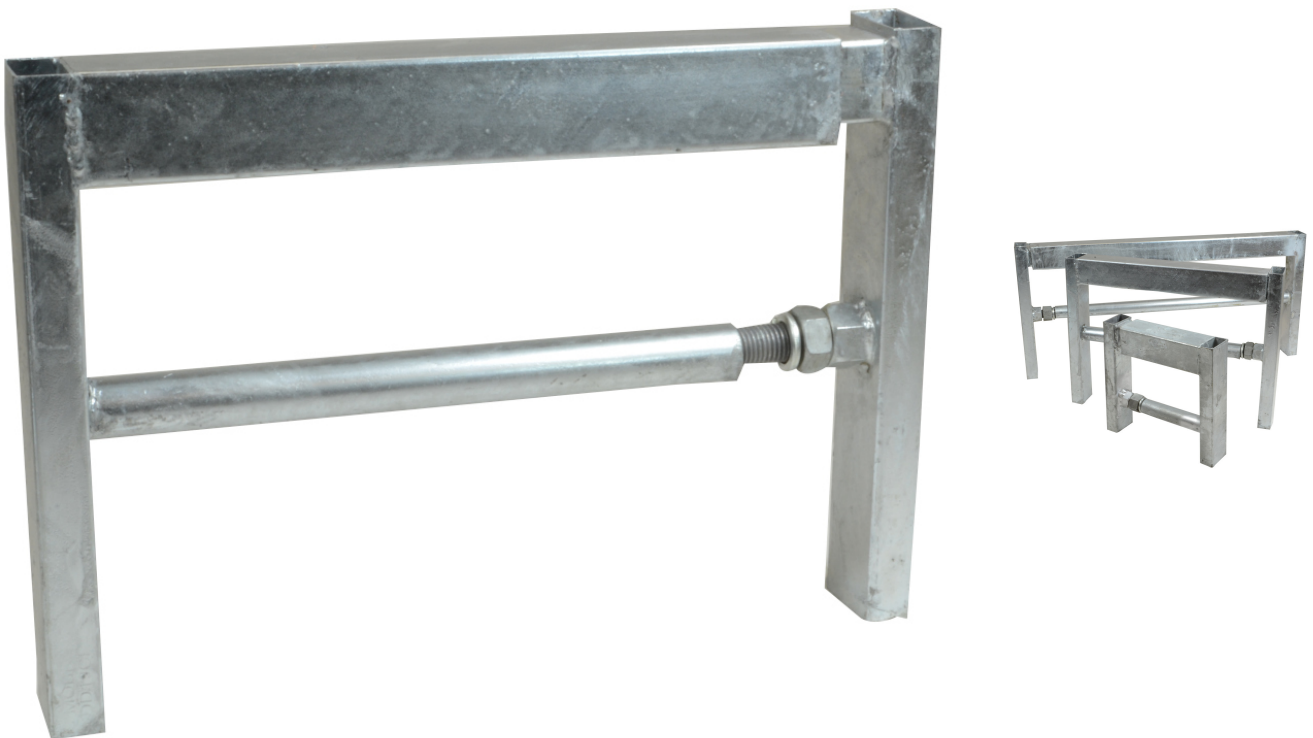

MOBRA JUF/4-6 For Medium Boxes with widths from 410mm to 620mm

[Product Images](#)

Product Code: S83-0525

Short Description

No-Drill MOBRA chamber mounting bracket for use with S83-0526 MOBRA Chamber Bracket Pivot Arm Long.

Description

No-Drill MOBRA chamber mounting bracket for use with S83-0526 MOBRA Chamber Bracket Pivot Arm Long.

Ref 066823