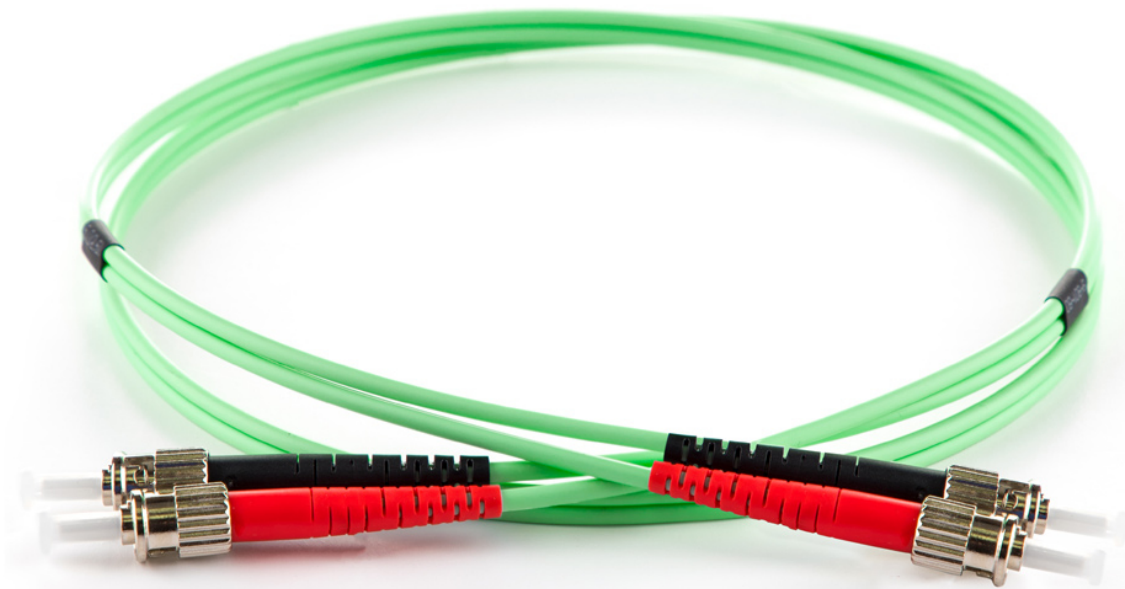

# ST-ST Multimode Duplex Fibre Patch Cord OM5 50/125um 3m

Product Images

Product Code: T70-0928

---

## Description

---

Manufactured using 50µm multimode fibre optimised for the use with 850nm ~ 953nm VCSELS (vertical cavity surface emitting lasers), OM5 multimode patch cords are used particularly in 10, 40 and 100 Gb/s applications, where the transmission distances and higher bandwidth requirements have dictated a need for a higher performance but cost-effective multimode system. All assemblies are fully tested prior to delivery and supplied with test results. OM5 multimode patch cords are supplied with an lime green LSZH cable jacket as standard.

All patch cords come with a UPC polished connector end face as standard

### **Connector Specification**

IL Max/Master (db) (Acceptance)  $\leq 0.25$

Av./Random (db)  $\leq 0.20$

Colour: Lime Green

Length: 3m